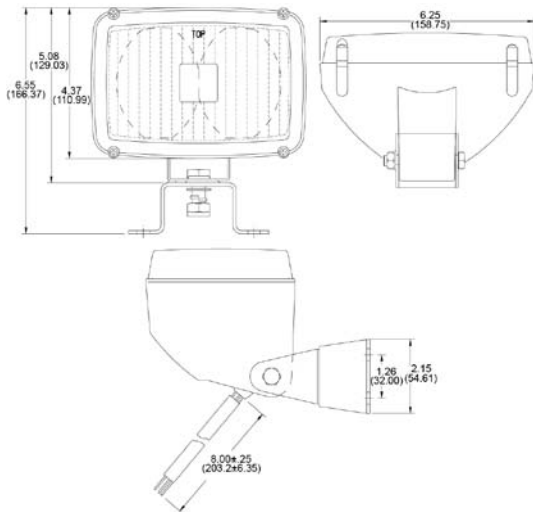

PRODUCT SPECIFICATION SHEET

April 2010

Dimensions in inches (mm in parentheses)
Dimensions are for reference only.

MODEL 835

HALOGEN 4" x 6" DUAL BEAM WORK LAMP

Model Number

835F-12V
835T-12V

Description

12V Halogen 4" x 6" Dual Beam Work Lamp – Flood Pattern
12V Halogen 4" x 6" Dual Beam Work Lamp – Trap Pattern

835F-24V
835T-24V

24V Halogen 4" x 6" Dual Beam Work Lamp – Flood Pattern
24V Halogen 4" x 6" Dual Beam Work Lamp – Trap Pattern

Applications

- Agriculture
- Construction
- Industrial

Features & Benefits

- Flood or Trap configurations available
- 1-year limited warranty

Product Specifications

- Light Source: (x2) Replaceable H3 Halogen Bulbs
- Output: Raw: 2,900 Lumens; Effective: 1,390 Lumens
- Input Voltage: 12V DC or 24V DC
- Current Draw: 5 Amps @ 12V; 2.5 Amps @ 24V
- Lens: Glass
- Housing: Die-Cast Aluminum
- Mounting: Universal Mount; Uses (x4) 9mm Mounting Bolts
- Wiring: 8" Wire Harness

Standards Compliance

- Sealed to IP67