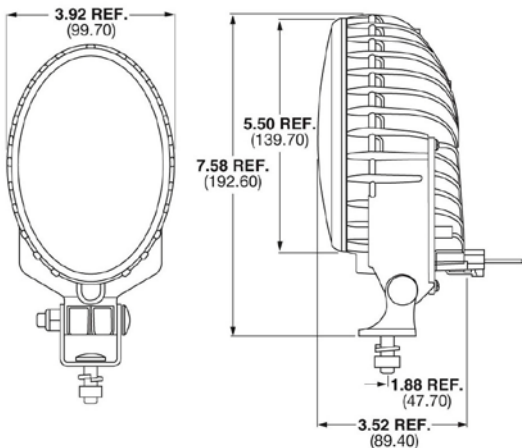

**PRODUCT SPECIFICATION SHEET**

February 2010

Dimensions in inches (mm in parentheses)  
Dimensions are for reference only.

## 12-48V LED OVAL WORK LAMP & TURN SIGNAL

**Model Number**

705-12/48V

**Description**

12-48V LED Vertical Oval Work Lamp &amp; Turn Signal

**Applications**

- Agriculture
- Construction
- Material Handling
- Specialty Trucks

**Product Specifications**

- Light Source: Light Emitting Diodes (LEDs)
- Output: Raw: 500 Lumens; Effective: 400 Lumens
- Input Voltage: 12-48V DC
- Current Draw: 1.20 Amps @ 12V; 0.35 Amps @ 48V (Work Lamp)  
0.18 Amps @ 12V; 0.06 Amps @ 48V (Turn Signal)
- Lens: Polycarbonate
- Housing: Die-Cast Aluminum
- Connector: Integrated 2-Pin Deutsch Weather-Proof Socket (DT04-2P)
- Mounting: Universal Mount; Includes 5/16-18 x 1" Mounting Bolt
- Mating Connector: 2-Pin Deutsch Weather-Proof Plug (DT06-2S)

**Standards Compliance**

- ECE Reg. 6 (Turn Signal)
- Sealed to IP67