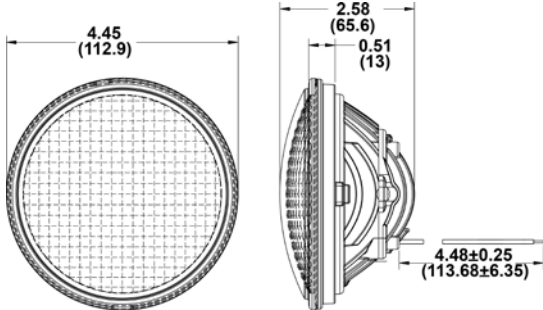

**PRODUCT SPECIFICATION SHEET**

September 2007

**MODEL 6041****LED RETROFIT FOR PAR36 SEALED BEAMS****Model Number**

6041F-12/48V Clear  
 6041F-12/48V Amber  
 6041F-12/48V Blue  
 6041F-12/48V Red

**Description**

**Product Specifications**

- Light Source: Light Emitting Diodes (LEDs)
- Output: Raw: 690 Lumens; Effective: 320 Lumens
- Input Voltage: 12-48V DC
- Current Draw: 1.2 Amps @ 12V; 0.63 Amps @ 24V  
0.42 Amps @ 36V; 0.315 Amps @ 48V
- Lens: Polycarbonate
- Housing: Die-Cast Aluminum
- Mounting: Replaces PAR36 Sealed Beams
- Wiring: 5" Bare Wires

**Standards Compliance**

- UL Recognized
- Sealed to IP67

Dimensions in inches (mm in parentheses)  
 Dimensions are for reference only.