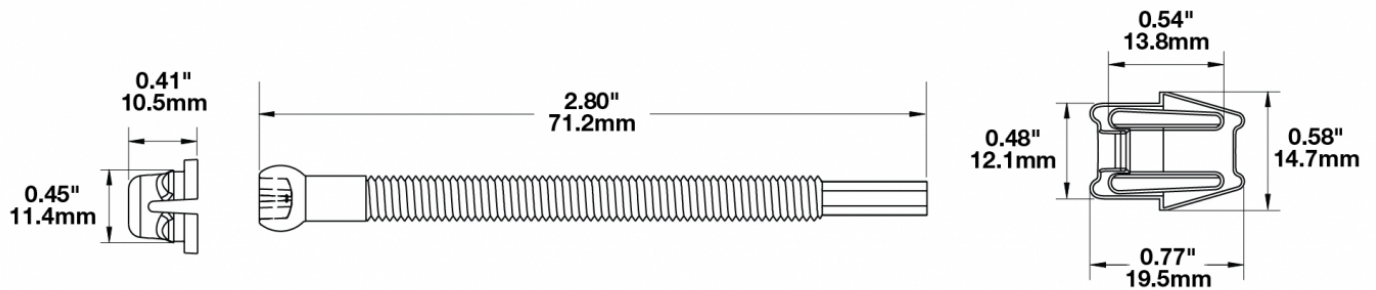

Model 90 Replacement Adjuster Kit

PRODUCT INFORMATION

Description	Model 90 Replacement Adjuster Kit
Product Weight	1.00 lbs / 0.45 kgs
Shipping Weight	1.00 lbs / 0.45 kgs

PRODUCT DIMENSIONS

Print date: 2018-10-22

90mm Headlamps

LED Headlights -
Model 90

90mm LED Multi-Function Lamp

LED Turn Signal, DRL &
Front Position Light -
Model 91

90mm Daytime Running & Fog Lamp

LED DRL & Fog Light -
Model 92

Print date: 2018-10-22