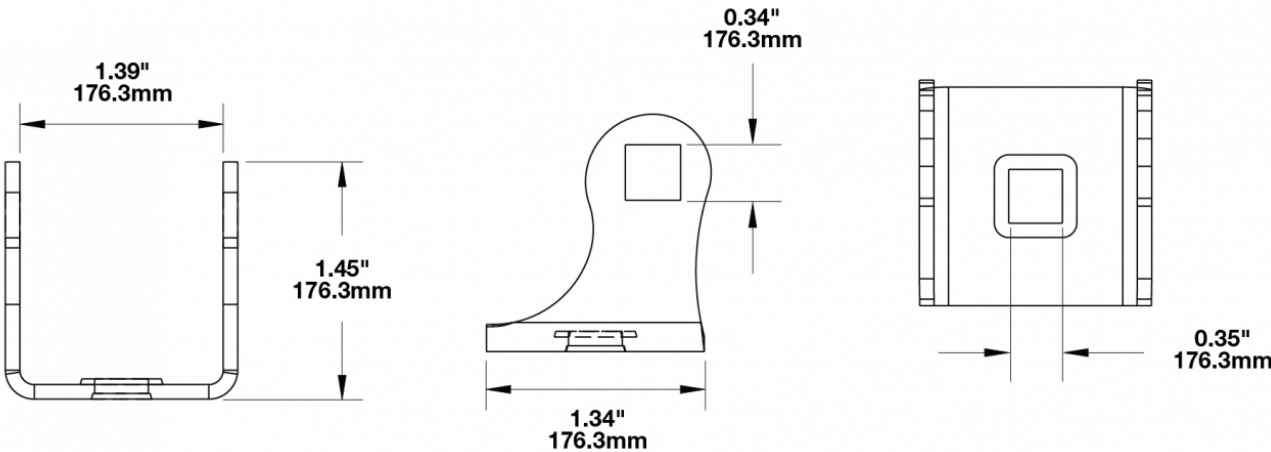

PRODUCT DIMENSIONS