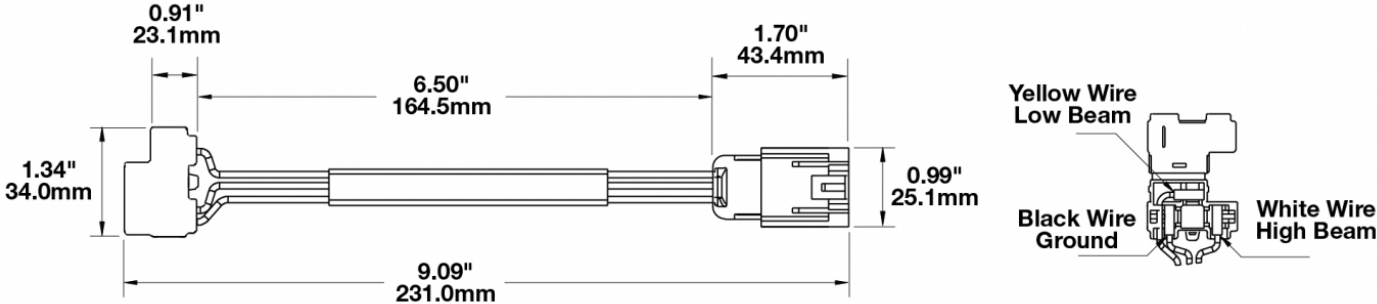

Jumper Harness H4/H13 for 8700 Evolution & 8710 Series

PRODUCT INFORMATION

Description Jumper Harness H4/H13 for 8700 Evolution & 8710 Series

PRODUCT DIMENSIONS

Print date: 2017-11-25

© 2017 J.W. Speaker Corporation • Germantown, WI U.S.A.
www.jwspeaker.com • speaker@jwspeaker.com • 262.251.6660

Jumper Harness H4/H13 for 8700 Evolution & 8710 Series

REGULATORY STANDARDS COMPLIANCE

Eco Friendly

SUITS THESE PRODUCTS

**7" Round High Beam
Only Auxiliary
Driving Light**

LED Auxiliary Driving
Light - Model 8710