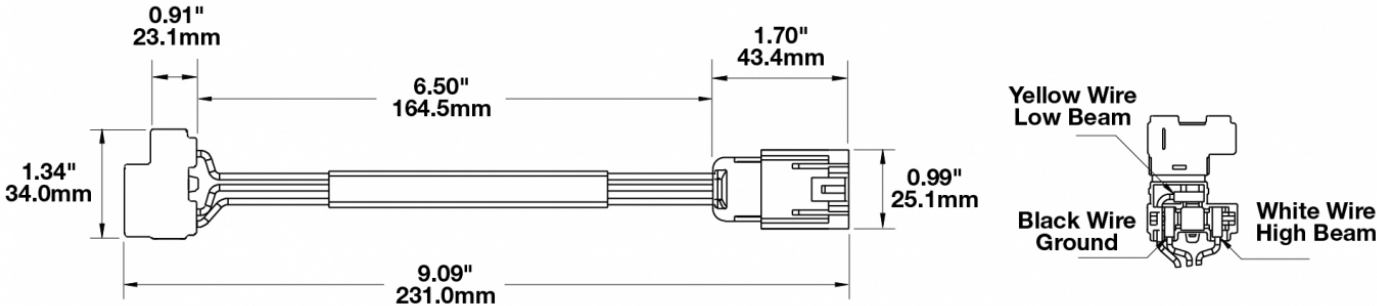

PRODUCT DIMENSIONS