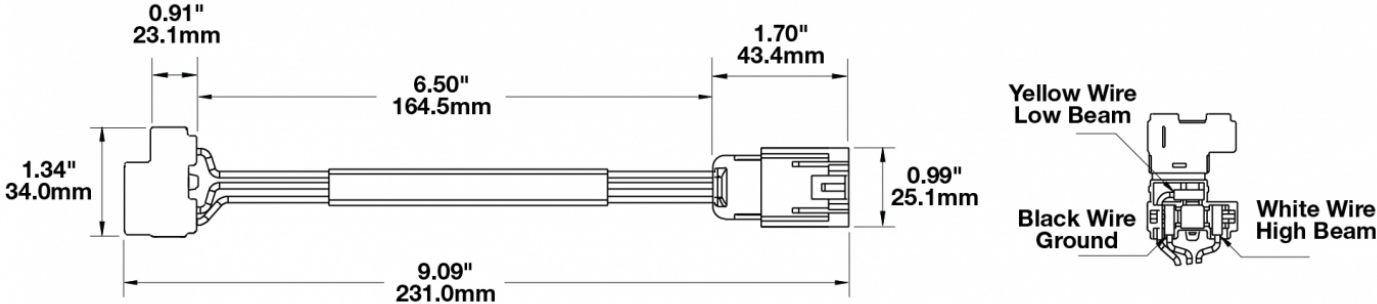

Jumper Harness H4/H13 for 8700 Evolution & 8710 Series

PRODUCT INFORMATION

Description Jumper Harness H4/H13 for 8700 Evolution & 8710 Series

PRODUCT DIMENSIONS

Print date: 2017-08-20

© 2017 J.W. Speaker Corporation • Germantown, WI U.S.A.
www.jwspeaker.com • speaker@jwspeaker.com • 262.251.6660

Jumper Harness H4/H13 for 8700 Evolution & 8710 Series

REGULATORY STANDARDS COMPLIANCE

Eco Friendly

SUITS THESE PRODUCTS

7" Round Headlights

LED Headlights -
Model 8700 Evolution
2

7" Round High Beam Only Auxiliary Driving Light