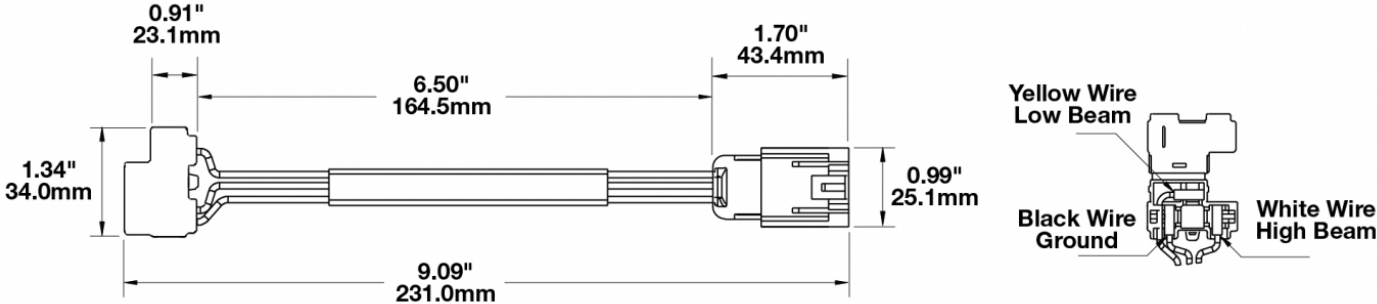

Jumper Harness H4/H13 for 8700 Evolution & 8710 Series

PRODUCT INFORMATION

Description	Jumper Harness H4/H13 for 8700 Evolution & 8710 Series
Product Weight	0.00 lbs / 0 kgs

PRODUCT DIMENSIONS

Print date: 2018-10-22