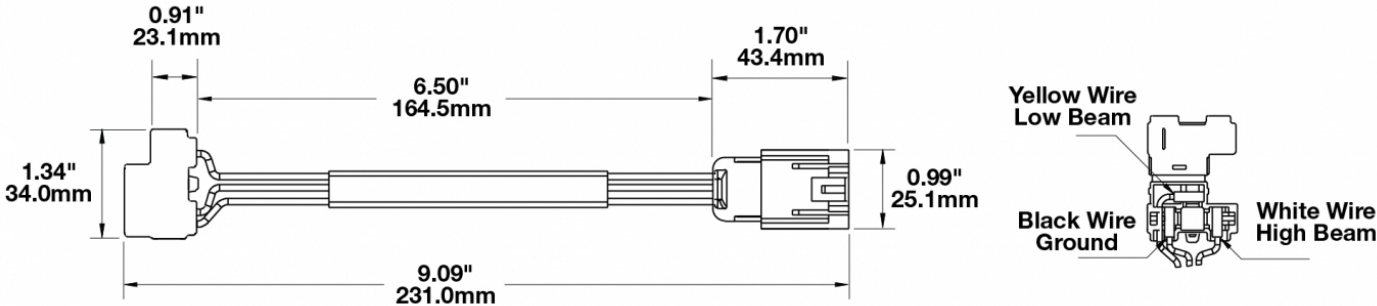

Jumper Harness H4/H13 for 8700 Evolution & 8710 Series

PRODUCT INFORMATION

Description Jumper Harness H4/H13 for 8700 Evolution & 8710 Series

PRODUCT DIMENSIONS

Print date: 2018-02-18

© 2018 J.W. Speaker Corporation • Germantown, WI U.S.A.
www.jwspeaker.com • speaker@jwspeaker.com • 262.251.6660

Jumper Harness H4/H13 for 8700 Evolution & 8710 Series

REGULATORY STANDARDS COMPLIANCE

Eco Friendly

SUITS THESE PRODUCTS

**7" Round High Beam
Only Auxiliary
Driving Light**

LED Auxiliary Driving
Light - Model 8710