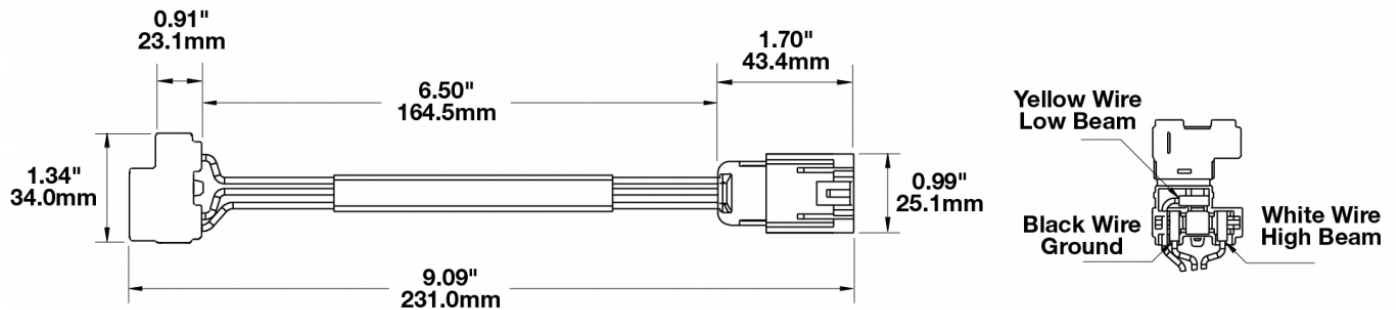

Jumper Harness H4/H13 for 8700 Evolution & 8710 Series

PRODUCT INFORMATION

Description

Jumper Harness H4/H13 for 8700 Evolution & 8710 Series

PRODUCT DIMENSIONS

Print date: 2018-07-22

© 2018 J.W. Speaker Corporation • Germantown, WI U.S.A.
www.jwspeaker.com • speaker@jwspeaker.com • 262.251.6660

Jumper Harness H4/H13 for 8700 Evolution & 8710 Series

REGULATORY STANDARDS COMPLIANCE

Eco Friendly

SUITS THESE PRODUCTS

**7" Round High Beam
Only Auxiliary
Driving Light**

LED Auxiliary Driving
Light - Model 8710