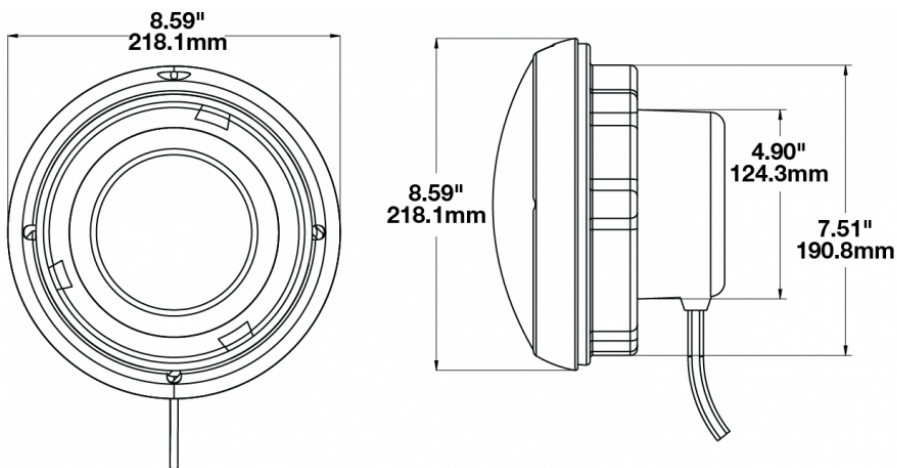

Panel Mount Bucket Assembly for 8700 Evolution & 8710 Series

PRODUCT INFORMATION

Description	Panel Mount Bucket Assembly for 8700 Evolution & 8710 Series
Height	218.19 mm / 8.59 in
Width	218.19 mm / 8.59 in
Product Weight	3.50 lbs / 1.59 kgs

PRODUCT DIMENSIONS

Print date: 2017-10-23

© 2017 J.W. Speaker Corporation • Germantown, WI U.S.A.
www.jwspeaker.com • speaker@jwspeaker.com • 262.251.6660

Panel Mount Bucket Assembly for 8700 Evolution & 8710 Series