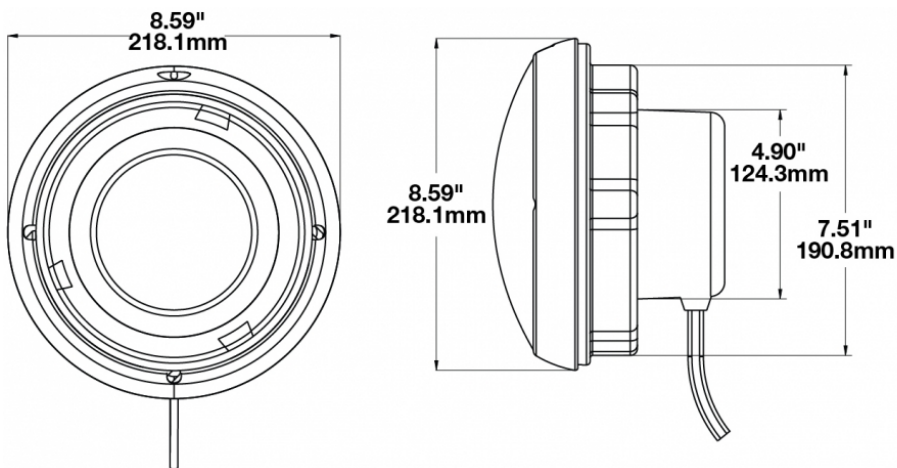

Panel Mount Bucket Assembly for 8700 Evolution & 8710 Series

PRODUCT INFORMATION

Description	Panel Mount Bucket Assembly for 8700 Evolution & 8710 Series
Height	218.19 mm / 8.59 in
Width	218.19 mm / 8.59 in
Product Weight	3.50 lbs / 1.59 kgs

PRODUCT DIMENSIONS

Print date: 2018-08-20

© 2018 J.W. Speaker Corporation • Germantown, WI U.S.A.
www.jwspeaker.com • speaker@jwspeaker.com • 262.251.6660

Panel Mount Bucket Assembly for 8700 Evolution & 8710 Series