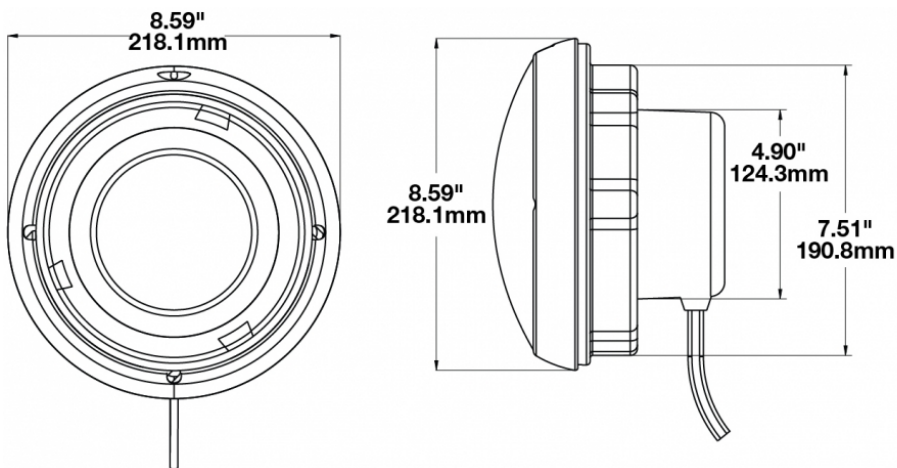

## PRODUCT INFORMATION

<b>Description</b>	Panel Mount Bucket Assembly for 8700 Evolution & 8710 Series
<b>Height</b>	218.19 mm / 8.59 in
<b>Width</b>	218.19 mm / 8.59 in
<b>Product Weight</b>	3.50 lbs / 1.59 kgs