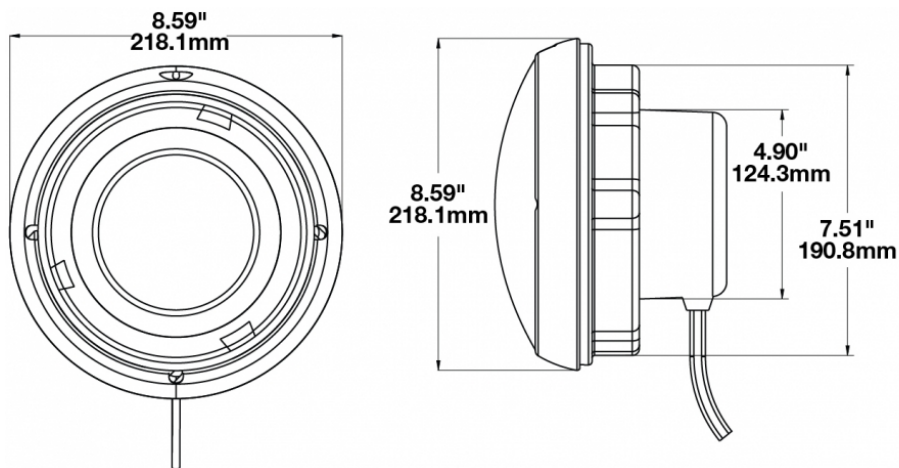

PRODUCT DIMENSIONS

Print date: 2018-04-19

© 2018 J.W. Speaker Corporation • Germantown, WI U.S.A.
www.jwspeaker.com • speaker@jwspeaker.com • 262.251.6660