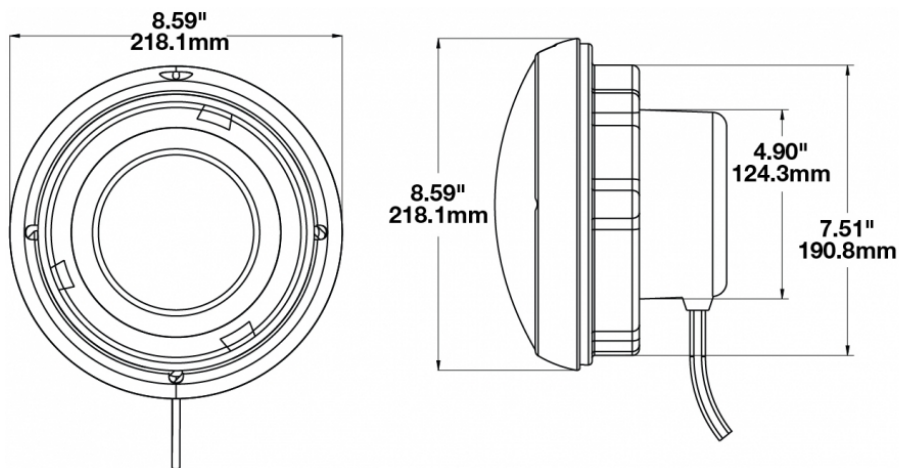

Panel Mount Bucket Assembly for 8700 Evolution & 8710 Series

PRODUCT INFORMATION

Description	Panel Mount Bucket Assembly for 8700 Evolution & 8710 Series
Height	218.19 mm / 8.59 in
Width	218.19 mm / 8.59 in
Product Weight	3.50 lbs / 1.59 kgs

PRODUCT DIMENSIONS

Print date: 2017-08-20

© 2017 J.W. Speaker Corporation • Germantown, WI U.S.A.
www.jwspeaker.com • speaker@jwspeaker.com • 262.251.6660

Panel Mount Bucket Assembly for 8700 Evolution & 8710 Series