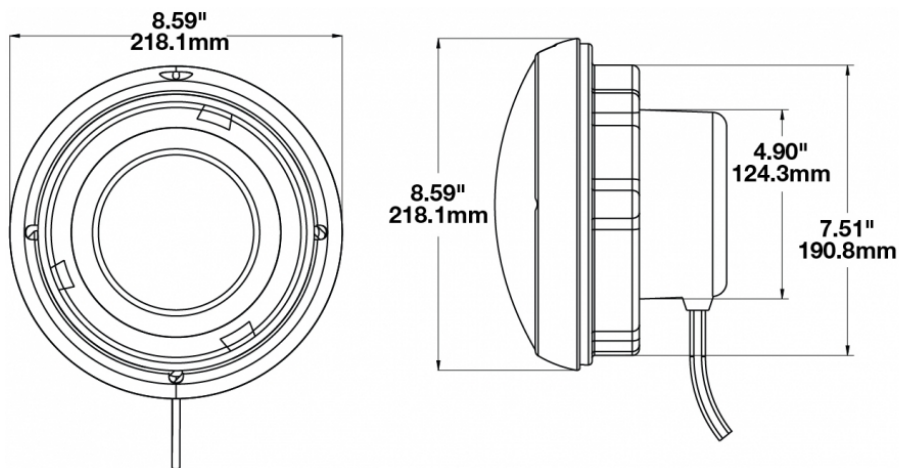

Panel Mount Bucket Assembly for 8700 Evolution & 8710 Series

PRODUCT INFORMATION

Description	Panel Mount Bucket Assembly for 8700 Evolution & 8710 Series
Height	218.19 mm / 8.59 in
Width	218.19 mm / 8.59 in
Product Weight	3.50 lbs / 1.59 kgs

PRODUCT DIMENSIONS

Print date: 2018-06-24

© 2018 J.W. Speaker Corporation • Germantown, WI U.S.A.
www.jwspeaker.com • speaker@jwspeaker.com • 262.251.6660

Panel Mount Bucket Assembly for 8700 Evolution & 8710 Series