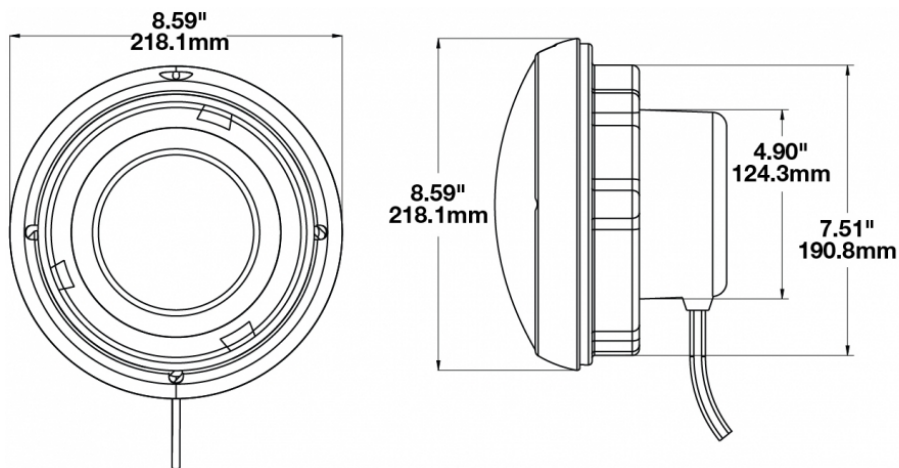

Panel Mount Bucket Assembly for 8700 Evolution & 8710 Series

PRODUCT INFORMATION

Description	Panel Mount Bucket Assembly for 8700 Evolution & 8710 Series
Height	218.19 mm / 8.59 in
Width	218.19 mm / 8.59 in
Product Weight	3.50 lbs / 1.59 kgs

PRODUCT DIMENSIONS

Print date: 2018-02-18

© 2018 J.W. Speaker Corporation • Germantown, WI U.S.A.
www.jwspeaker.com • speaker@jwspeaker.com • 262.251.6660

Panel Mount Bucket Assembly for 8700 Evolution & 8710 Series