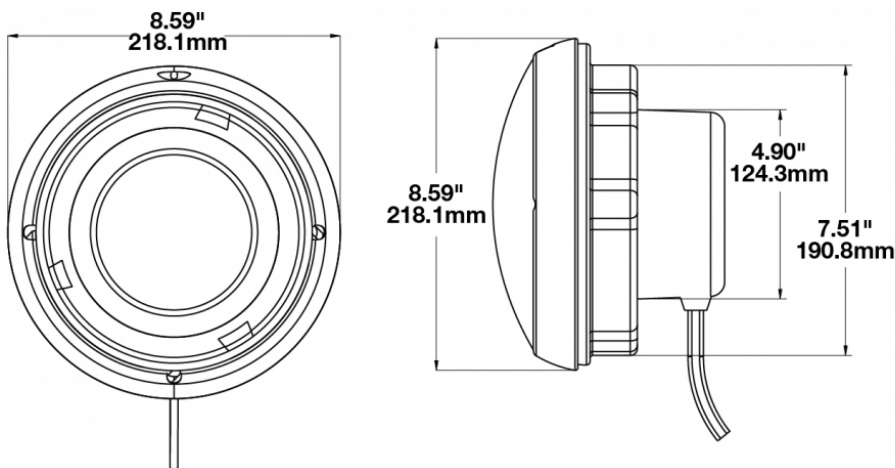

Panel Mount Bucket Assembly for 8700 Evolution & 8710 Series

PRODUCT INFORMATION

Description	Panel Mount Bucket Assembly for 8700 Evolution & 8710 Series
Height	218.19 mm / 8.59 in
Width	218.19 mm / 8.59 in
Product Weight	0.00 lbs / 0 kgs

PRODUCT DIMENSIONS

Print date: 2018-11-13

© 2018 J.W. Speaker Corporation • Germantown, WI U.S.A.
www.jwspeaker.com • speaker@jwspeaker.com • 262.251.6660

Panel Mount Bucket Assembly for 8700 Evolution & 8710 Series