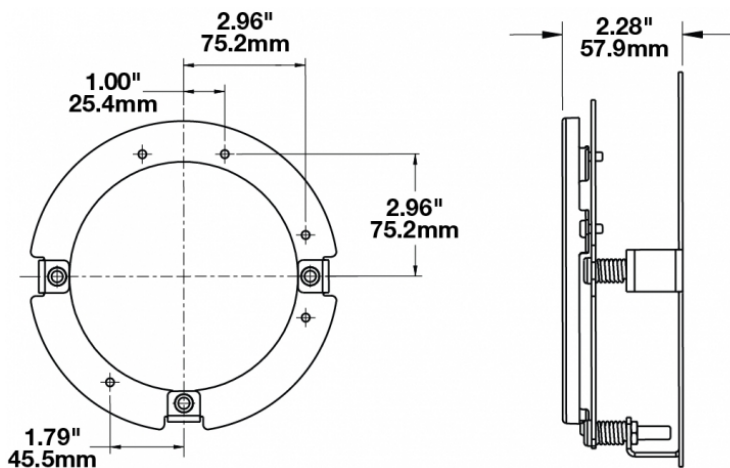

PRODUCT DIMENSIONS

Print date: 2018-10-22

© 2018 J.W. Speaker Corporation • Germantown, WI U.S.A.
www.jwspeaker.com • speaker@jwspeaker.com • 262.251.6660