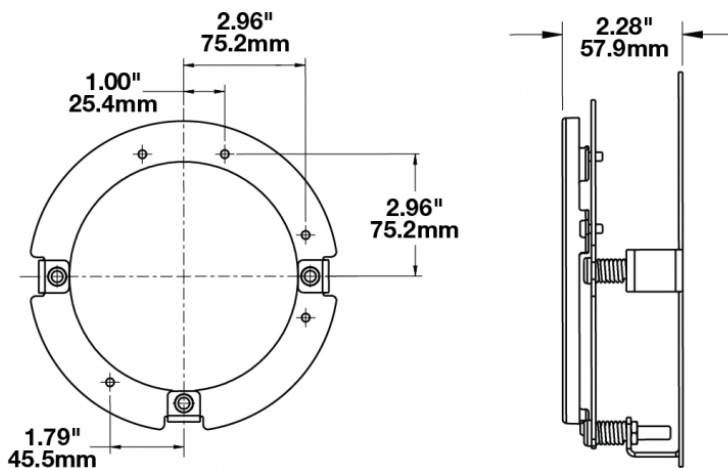

Single Ring Kit Mounting Assembly for LED Headlight Model 8630

PRODUCT INFORMATION

Description	Single Ring Kit Mounting Assembly for LED Headlight Model 8630
Height	191.01 mm / 7.52 in
Width	191.01 mm / 7.52 in
Depth	57.91 mm / 2.28 in
Shipping Weight	3.50 lbs / 1.59 kgs

PRODUCT DIMENSIONS

Print date: 2017-10-18

© 2017 J.W. Speaker Corporation • Germantown, WI U.S.A.
www.jwspeaker.com • speaker@jwspeaker.com • 262.251.6660

Single Ring Kit Mounting Assembly for LED Headlight Model 8630

REGULATORY STANDARDS COMPLIANCE

Buy America Standards

APPLICATIONS

SUITS THESE PRODUCTS

**5.75" Round
Headlights**

LED Headlights -
Model 8630 Evolution

**5.75" Round
Headlights with
Turn Signal**

LED Headlight - Model
8631 Evolution