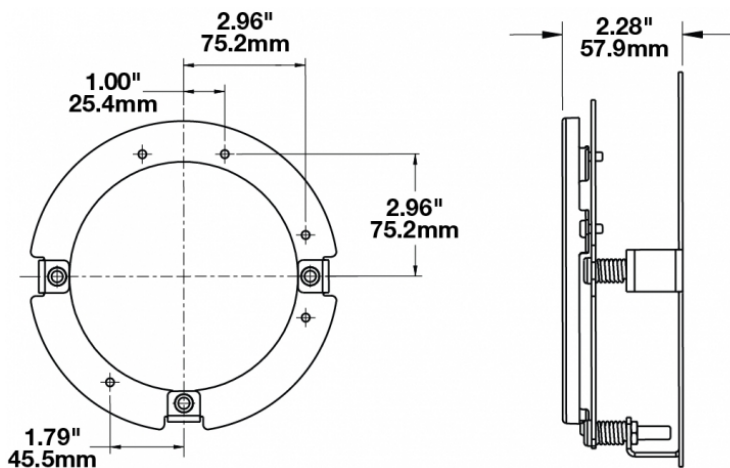

Single Ring Kit Mounting Assembly for LED Headlight Model 8630

PRODUCT INFORMATION

Description	Single Ring Kit Mounting Assembly for LED Headlight Model 8630
Height	191.01 mm / 7.52 in
Width	191.01 mm / 7.52 in
Depth	57.91 mm / 2.28 in
Shipping Weight	3.50 lbs / 1.59 kgs

PRODUCT DIMENSIONS

Print date: 2018-05-20

© 2018 J.W. Speaker Corporation • Germantown, WI U.S.A.
www.jwspeaker.com • speaker@jwspeaker.com • 262.251.6660

Single Ring Kit Mounting Assembly for LED

Headlight Model 8630

REGULATORY STANDARDS COMPLIANCE

Buy America Standards

APPLICATIONS

SUITS THESE PRODUCTS

5.75" Round Headlights

LED Headlights -
Model 8630 Evolution

5.75" Round Headlights with Turn Signal

LED Headlight - Model
8631 Evolution