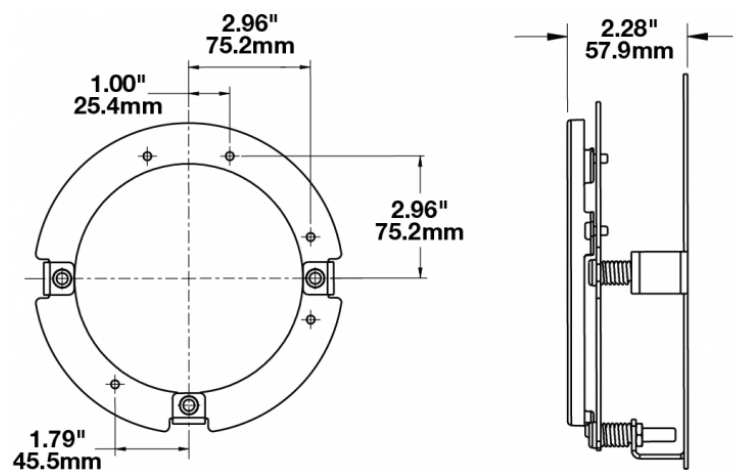

Single Ring Kit Mounting Assembly for LED Headlight Model 8630

PRODUCT INFORMATION

Description	Single Ring Kit Mounting Assembly for LED Headlight Model 8630
Height	191.01 mm / 7.52 in
Width	191.01 mm / 7.52 in
Depth	57.91 mm / 2.28 in
Shipping Weight	3.50 lbs / 1.59 kgs

PRODUCT DIMENSIONS

Print date: 2017-08-19

© 2017 J.W. Speaker Corporation • Germantown, WI U.S.A.
www.jwspeaker.com • speaker@jwspeaker.com • 262.251.6660

Single Ring Kit Mounting Assembly for LED

Headlight Model 8630

REGULATORY STANDARDS COMPLIANCE

Buy America Standards

APPLICATIONS

SUITS THESE PRODUCTS

5.75" Round Headlights

LED Headlights - Model 8630 Evolution

5.75" Round Headlights with Turn Signal

LED Headlight - Model 8631 Evolution