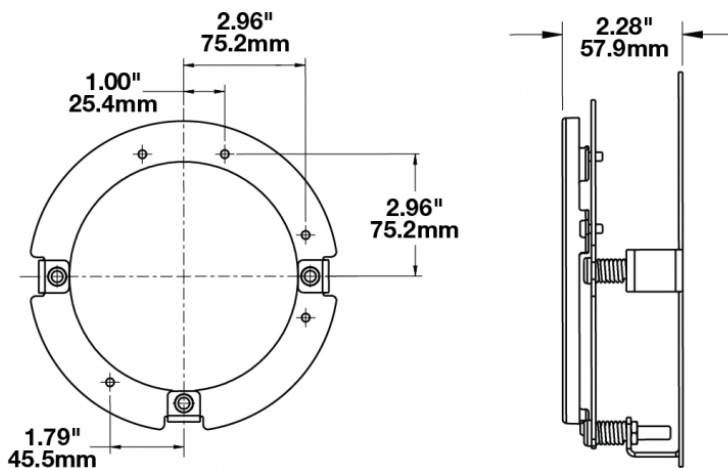

Single Ring Kit Mounting Assembly for LED Headlight Model 8630

PRODUCT INFORMATION

Description	Single Ring Kit Mounting Assembly for LED Headlight Model 8630
Height	191.01 mm / 7.52 in
Width	191.01 mm / 7.52 in
Depth	57.91 mm / 2.28 in

PRODUCT DIMENSIONS

Print date: 2017-06-26

© 2017 J.W. Speaker Corporation • Germantown, WI U.S.A.
www.jwspeaker.com • speaker@jwspeaker.com • 262.251.6660

Single Ring Kit Mounting Assembly for LED

Headlight Model 8630

REGULATORY STANDARDS COMPLIANCE

Buy America Standards

APPLICATIONS

SUITS THESE PRODUCTS

5.75" Round Headlights

LED Headlights -
Model 8630 Evolution

5.75" Round Headlights with Turn Signal

LED Headlight - Model
8631 Evolution