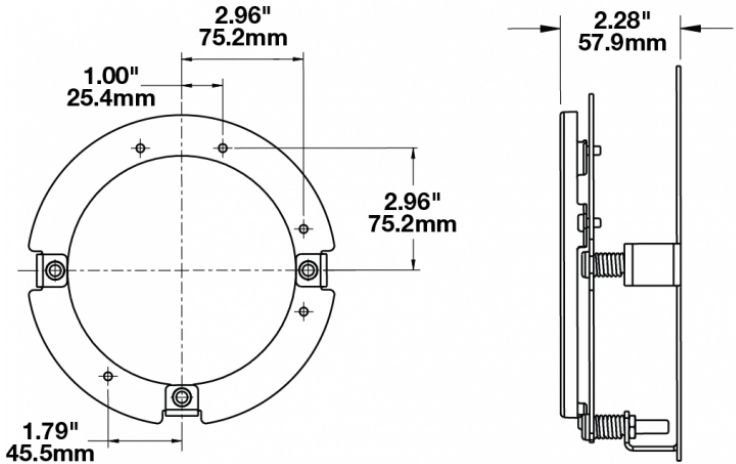

Single Ring Kit Mounting Assembly for LED Headlight Model 8630

PRODUCT INFORMATION

Description	Single Ring Kit Mounting Assembly for LED Headlight Model 8630
Height	191.01 mm / 7.52 in
Width	191.01 mm / 7.52 in
Depth	57.91 mm / 2.28 in
Shipping Weight	3.50 lbs / 1.59 kgs

PRODUCT DIMENSIONS

Print date: 2018-07-22

© 2018 J.W. Speaker Corporation • Germantown, WI U.S.A.
www.jwspeaker.com • speaker@jwspeaker.com • 262.251.6660

Single Ring Kit Mounting Assembly for LED

Headlight Model 8630

REGULATORY STANDARDS COMPLIANCE

Buy America Standards

APPLICATIONS

SUITS THESE PRODUCTS

5.75" Round Headlights

LED Headlights -
Model 8630 Evolution

5.75" Round Headlights with Turn Signal

LED Headlight - Model
8631 Evolution