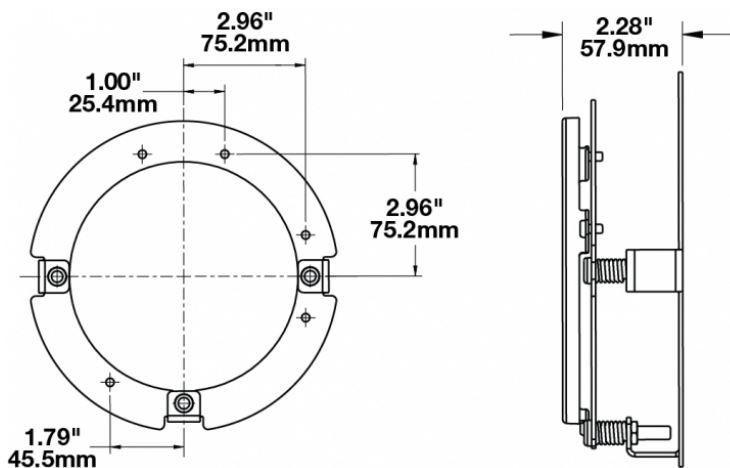

Single Ring Kit Mounting Assembly for LED Headlight Model 8630

PRODUCT INFORMATION

Description	Single Ring Kit Mounting Assembly for LED Headlight Model 8630
Height	191.01 mm / 7.52 in
Width	191.01 mm / 7.52 in
Depth	57.91 mm / 2.28 in
Shipping Weight	3.50 lbs / 1.59 kgs

PRODUCT DIMENSIONS

Print date: 2018-02-18

© 2018 J.W. Speaker Corporation • Germantown, WI U.S.A.
www.jwspeaker.com • speaker@jwspeaker.com • 262.251.6660

Single Ring Kit Mounting Assembly for LED

Headlight Model 8630

REGULATORY STANDARDS COMPLIANCE

Buy America Standards

APPLICATIONS

SUITS THESE PRODUCTS

5.75" Round Headlights

LED Headlights -
Model 8630 Evolution

5.75" Round Headlights with Turn Signal

LED Headlight - Model
8631 Evolution