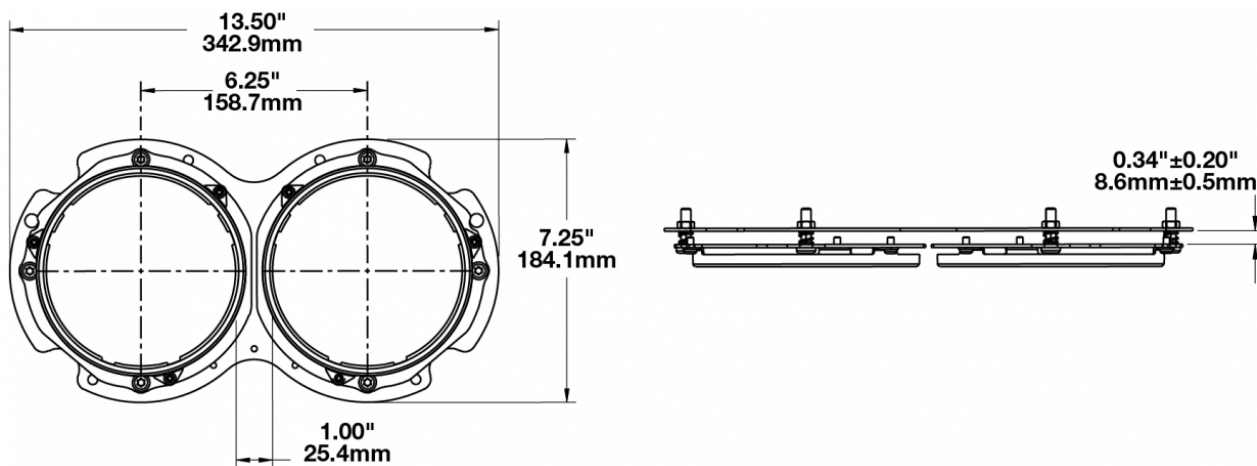

Double Ring Kit Mounting Assembly for LED Headlight Model 8630

PRODUCT INFORMATION

Description	Double Ring Kit Mounting Assembly for LED Headlight Model 8630
Height	342.90 mm / 13.5 in
Width	184.15 mm / 7.25 in
Product Weight	2.06 lbs / 0.93 kgs

PRODUCT DIMENSIONS

Print date: 2017-06-26

© 2017 J.W. Speaker Corporation • Germantown, WI U.S.A.
www.jwspeaker.com • speaker@jwspeaker.com • 262.251.6660

Double Ring Kit Mounting Assembly for LED Headlight Model 8630

REGULATORY STANDARDS COMPLIANCE

Buy America Standards

APPLICATIONS

SUITS THESE PRODUCTS

5.75" Round Headlights

LED Headlights - Model 8630 Evolution

5.75" Round Headlights with Turn Signal

LED Headlight - Model 8631 Evolution