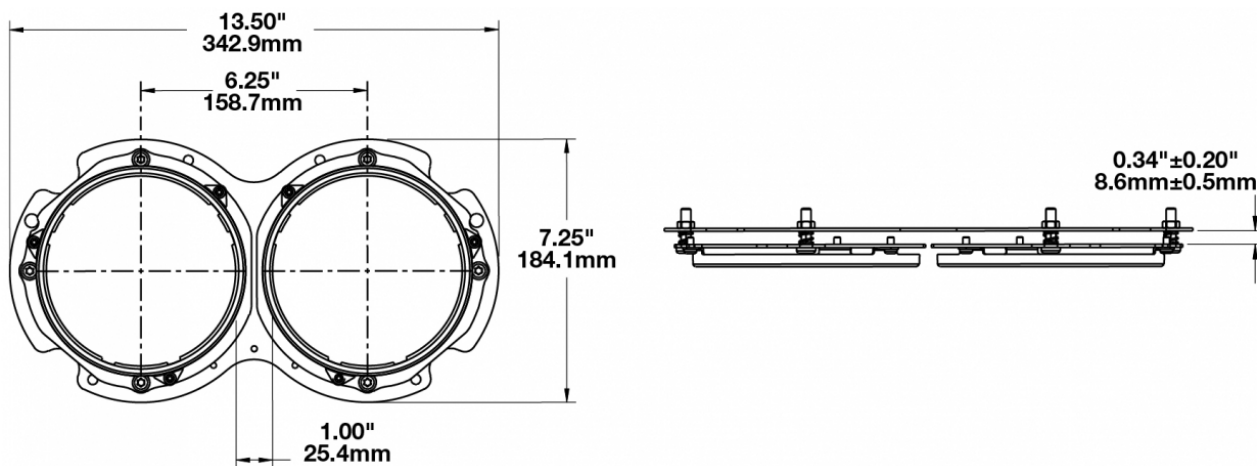

# Double Ring Kit Mounting Assembly for LED Headlight Model 8630

## PRODUCT INFORMATION

<b>Description</b>	Double Ring Kit Mounting Assembly for LED Headlight Model 8630
<b>Height</b>	342.90 mm / 13.5 in
<b>Width</b>	184.15 mm / 7.25 in
<b>Product Weight</b>	1.45 lbs / 0.66 kgs
<b>Shipping Weight</b>	2.06 lbs / 0.93 kgs

# Double Ring Kit Mounting Assembly for LED Headlight Model 8630

**REGULATORY STANDARDS COMPLIANCE**

Buy America Standards