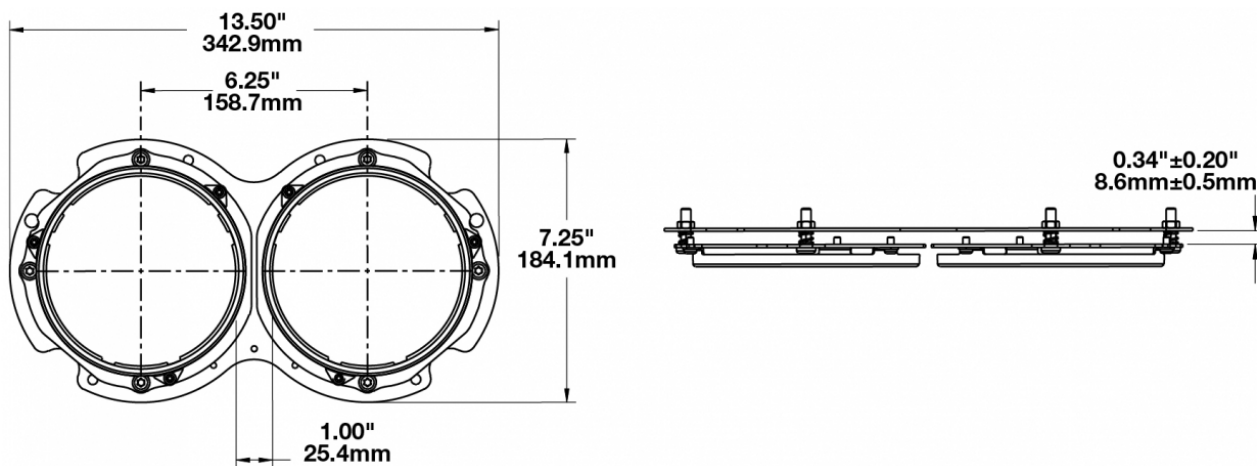

Double Ring Kit Mounting Assembly for LED Headlight Model 8630

PRODUCT INFORMATION

Description	Double Ring Kit Mounting Assembly for LED Headlight Model 8630
Height	342.90 mm / 13.5 in
Width	184.15 mm / 7.25 in
Product Weight	2.06 lbs / 0.93 kgs
Shipping Weight	2.06 lbs / 0.93 kgs

PRODUCT DIMENSIONS

Print date: 2018-07-22

© 2018 J.W. Speaker Corporation • Germantown, WI U.S.A.
www.jwspeaker.com • speaker@jwspeaker.com • 262.251.6660

Double Ring Kit Mounting Assembly for LED

Headlight Model 8630

REGULATORY STANDARDS COMPLIANCE

Buy America Standards

APPLICATIONS

SUITS THESE PRODUCTS

5.75" Round Headlights

LED Headlights -
Model 8630 Evolution

5.75" Round Headlights with Turn Signal

LED Headlight - Model
8631 Evolution