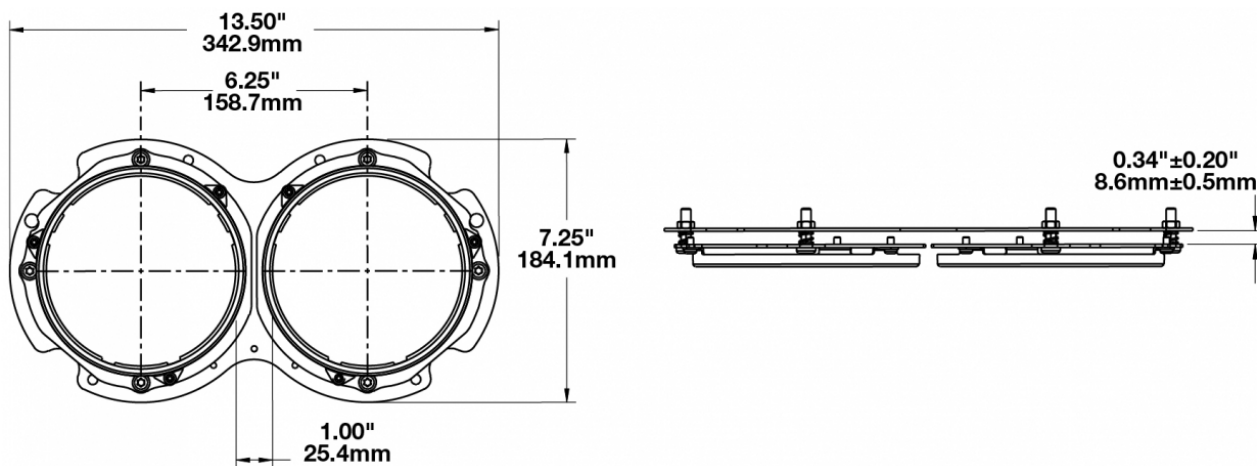

Double Ring Kit Mounting Assembly for LED Headlight Model 8630

PRODUCT INFORMATION

Description	Double Ring Kit Mounting Assembly for LED Headlight Model 8630
Height	342.90 mm / 13.5 in
Width	184.15 mm / 7.25 in
Product Weight	2.06 lbs / 0.93 kgs
Shipping Weight	2.06 lbs / 0.93 kgs

PRODUCT DIMENSIONS

Print date: 2018-02-18

© 2018 J.W. Speaker Corporation • Germantown, WI U.S.A.
www.jwspeaker.com • speaker@jwspeaker.com • 262.251.6660

Double Ring Kit Mounting Assembly for LED Headlight Model 8630

REGULATORY STANDARDS COMPLIANCE

Buy America Standards

APPLICATIONS

SUITS THESE PRODUCTS

5.75" Round Headlights

LED Headlights - Model 8630 Evolution

5.75" Round Headlights with Turn Signal

LED Headlight - Model 8631 Evolution