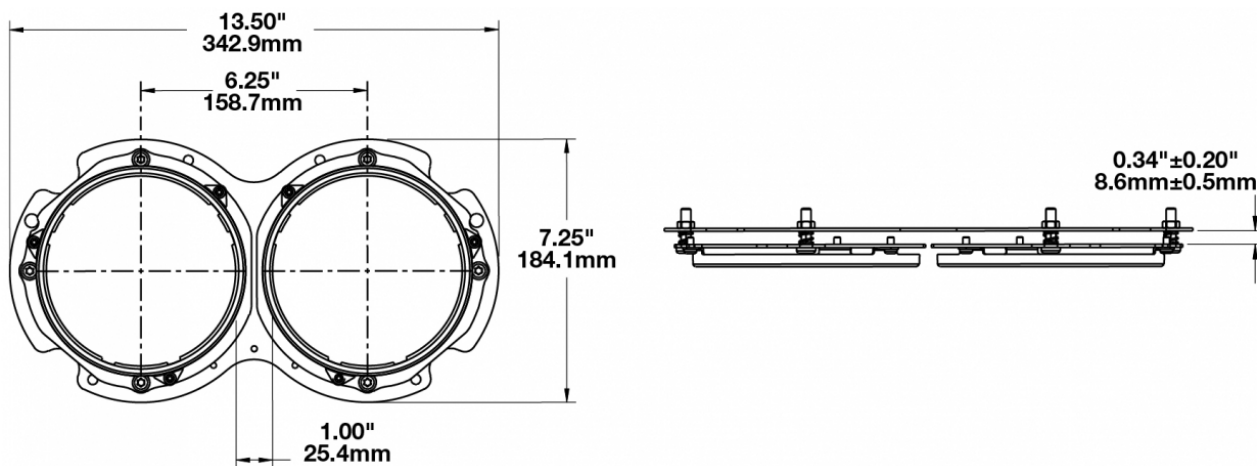

Double Ring Kit Mounting Assembly for LED Headlight Model 8630

PRODUCT INFORMATION

Description	Double Ring Kit Mounting Assembly for LED Headlight Model 8630
Height	342.90 mm / 13.5 in
Width	184.15 mm / 7.25 in
Product Weight	2.06 lbs / 0.93 kgs
Shipping Weight	2.06 lbs / 0.93 kgs

PRODUCT DIMENSIONS

Print date: 2017-10-22

© 2017 J.W. Speaker Corporation • Germantown, WI U.S.A.
www.jwspeaker.com • speaker@jwspeaker.com • 262.251.6660

Double Ring Kit Mounting Assembly for LED

Headlight Model 8630

REGULATORY STANDARDS COMPLIANCE

Buy America Standards

APPLICATIONS

SUITS THESE PRODUCTS

5.75" Round Headlights

LED Headlights -
Model 8630 Evolution

5.75" Round Headlights with Turn Signal

LED Headlight - Model
8631 Evolution