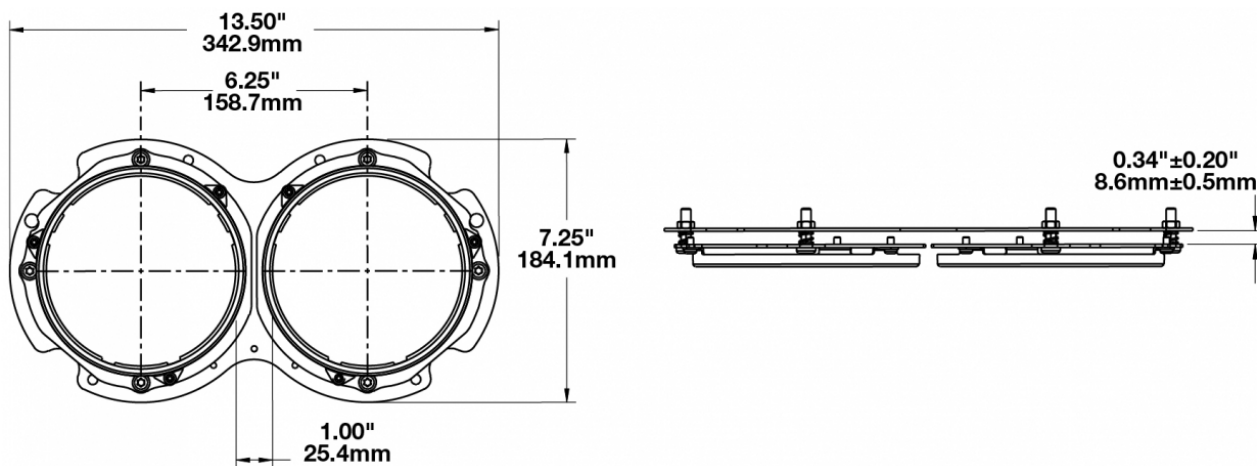

Double Ring Kit Mounting Assembly for LED Headlight Model 8630

PRODUCT INFORMATION

Description	Double Ring Kit Mounting Assembly for LED Headlight Model 8630
Height	342.90 mm / 13.5 in
Width	184.15 mm / 7.25 in
Product Weight	2.06 lbs / 0.93 kgs
Shipping Weight	2.06 lbs / 0.93 kgs

PRODUCT DIMENSIONS

Print date: 2018-05-20

© 2018 J.W. Speaker Corporation • Germantown, WI U.S.A.
 www.jwspeaker.com • speaker@jwspeaker.com • 262.251.6660

Double Ring Kit Mounting Assembly for LED Headlight Model 8630

REGULATORY STANDARDS COMPLIANCE

Buy America Standards

APPLICATIONS

SUITS THESE PRODUCTS

5.75" Round Headlights

LED Headlights - Model 8630 Evolution

5.75" Round Headlights with Turn Signal

LED Headlight - Model 8631 Evolution