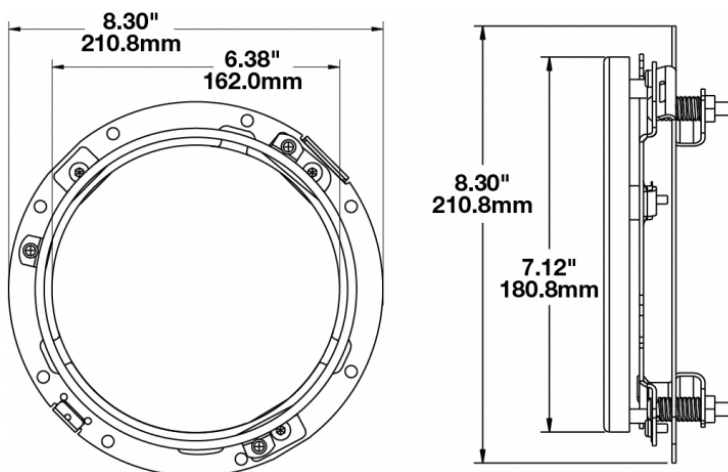

Mounting Ring Kit for 7" Round (PAR56) Headlights

PRODUCT INFORMATION

Description	Mounting Ring Kit for 7" Round (PAR56) Headlights
Height	210.82 mm / 8.3 in
Width	210.82 mm / 8.3 in
Product Weight	0.20 lbs / 0.09 kgs
Shipping Weight	0.71 lbs / 0.32 kgs

PRODUCT DIMENSIONS

Print date: 2017-08-20

© 2017 J.W. Speaker Corporation • Germantown, WI U.S.A.
www.jwspeaker.com • speaker@jwspeaker.com • 262.251.6660

Mounting Ring Kit for 7" Round (PAR56) Headlights