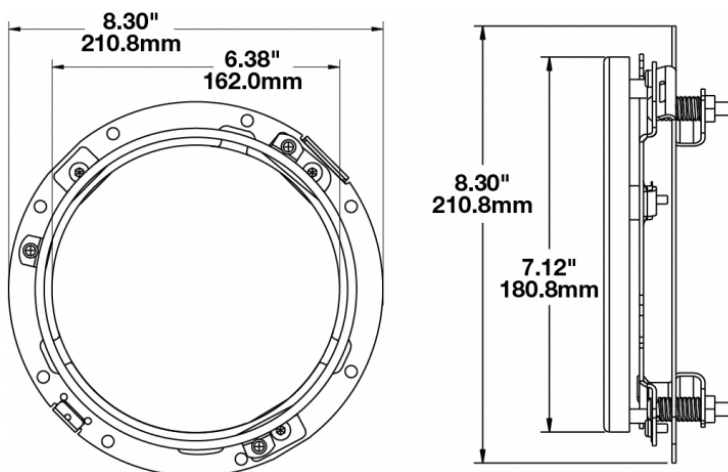

# Mounting Ring Kit for 7" Round (PAR56) Headlights

## PRODUCT INFORMATION

<b>Description</b>	Mounting Ring Kit for 7" Round (PAR56) Headlights
<b>Height</b>	210.82 mm / 8.3 in
<b>Width</b>	210.82 mm / 8.3 in
<b>Product Weight</b>	0.20 lbs / 0.09 kgs