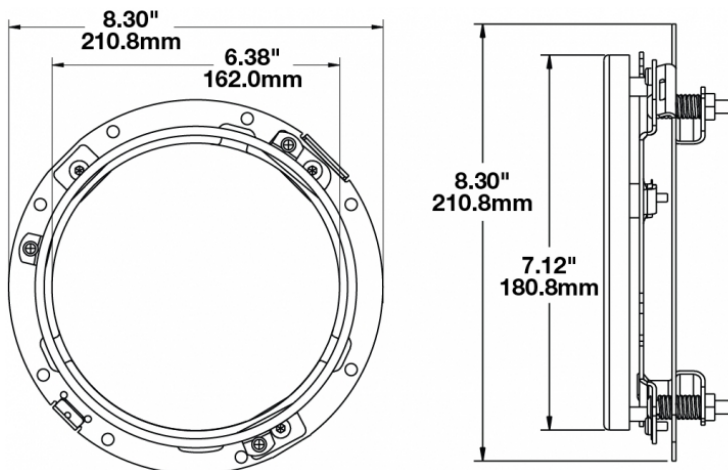

PRODUCT DIMENSIONS

Print date: 2017-11-25

© 2017 J.W. Speaker Corporation • Germantown, WI U.S.A.
www.jwspeaker.com • speaker@jwspeaker.com • 262.251.6660