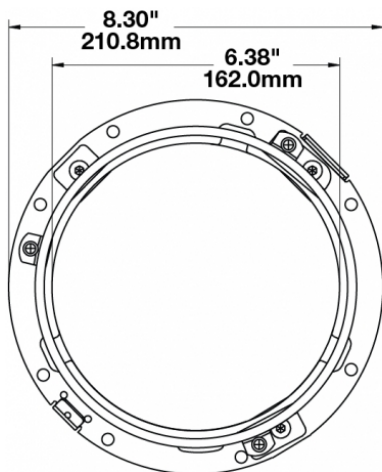

Mounting Ring Kit for 7" Round (PAR56) Headlights

PRODUCT INFORMATION

Description	Mounting Ring Kit for 7" Round (PAR56) Headlights
Height	210.82 mm / 8.3 in
Width	210.82 mm / 8.3 in
Product Weight	0.20 lbs / 0.09 kgs
Shipping Weight	0.71 lbs / 0.32 kgs

PRODUCT DIMENSIONS

Print date: 2018-02-18

© 2018 J.W. Speaker Corporation • Germantown, WI U.S.A.
www.jwspeaker.com • speaker@jwspeaker.com • 262.251.6660

Mounting Ring Kit for 7" Round (PAR56) Headlights