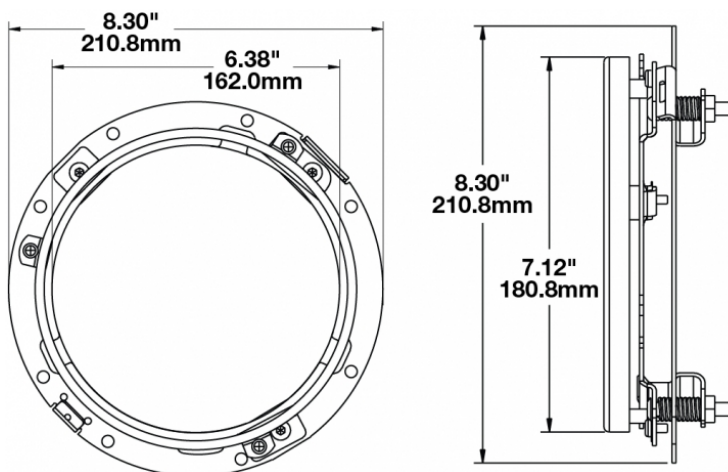

Mounting Ring Kit for 7" Round (PAR56) Headlights

PRODUCT INFORMATION

Description	Mounting Ring Kit for 7" Round (PAR56) Headlights
Height	210.82 mm / 8.3 in
Width	210.82 mm / 8.3 in
Product Weight	0.20 lbs / 0.09 kgs
Shipping Weight	0.71 lbs / 0.32 kgs

PRODUCT DIMENSIONS

Print date: 2017-10-23

© 2017 J.W. Speaker Corporation • Germantown, WI U.S.A.
www.jwspeaker.com • speaker@jwspeaker.com • 262.251.6660

Mounting Ring Kit for 7" Round (PAR56) Headlights