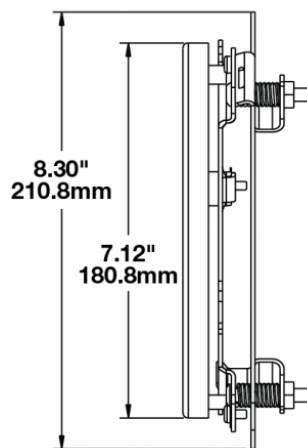

Mounting Ring Kit for 7" Round (PAR56) Headlights

PRODUCT INFORMATION

Description	Mounting Ring Kit for 7" Round (PAR56) Headlights
Height	210.82 mm / 8.3 in
Width	210.82 mm / 8.3 in
Product Weight	0.20 lbs / 0.09 kgs
Shipping Weight	0.71 lbs / 0.32 kgs

PRODUCT DIMENSIONS

Print date: 2018-02-18

© 2018 J.W. Speaker Corporation • Germantown, WI U.S.A.
www.jwspeaker.com • speaker@jwspeaker.com • 262.251.6660

Mounting Ring Kit for 7" Round (PAR56) Headlights