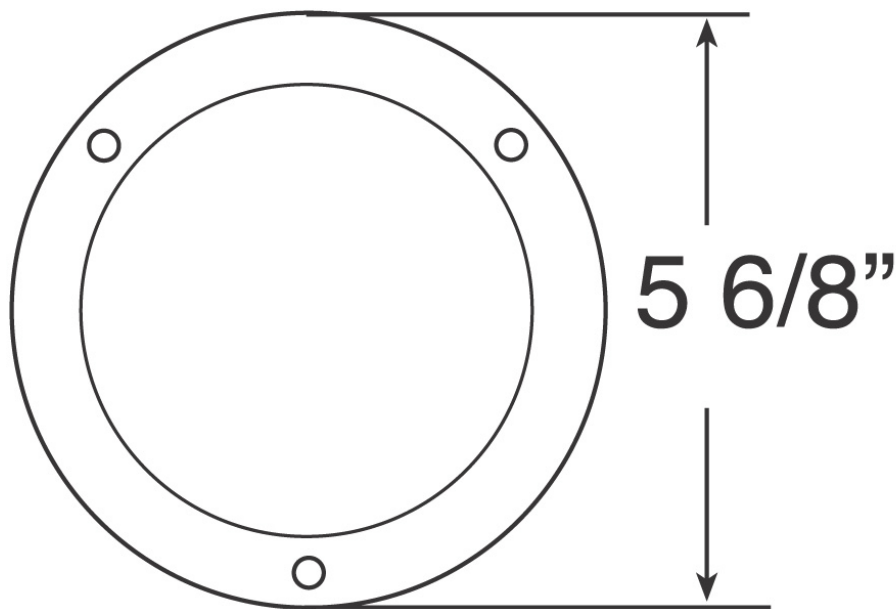

4" Round Stainless Steel Trim Ring for Model 234

PRODUCT INFORMATION

Description	4" Round Stainless Steel Trim Ring for Model 234
Height	146.05 mm / 5.75 in
Width	146.05 mm / 5.75 in
Shape	Round
Housing Material	Plastic
Housing Color	Stainless Steel
Mounting Hardware Description	(x1)
Additional Information	Fits 4" round flange-mounted lights. Attaches to rubber grommet with three tapered stainless mounting screws.

Print date: 2017-05-23

© 2017 J.W. Speaker Corporation • Germantown, WI U.S.A.
www.jwspeaker.com • speaker@jwspeaker.com • 262.251.6660

4" Round Stainless Steel Trim Ring for Model 234

PRODUCT DIMENSIONS