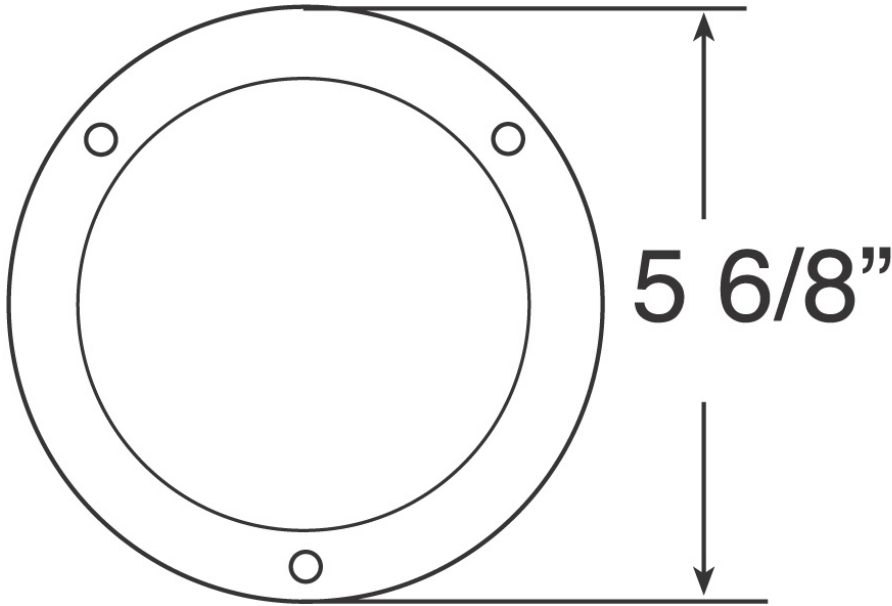

4" Round Chrome Plastic Trim Ring for Model 234

PRODUCT INFORMATION

Description	4" Round Chrome Plastic Trim Ring for Model 234
Height	146.05 mm / 5.75 in
Width	146.05 mm / 5.75 in
Shape	Round
Housing Material	Plastic
Housing Color	Chrome
Mounting Hardware Description	(x1)
Additional Information	Fits 4" round flange-mounted lights. Attaches to rubber grommet with three tapered stainless mounting screws.

Print date: 2017-05-23

© 2017 J.W. Speaker Corporation • Germantown, WI U.S.A.
www.jwspeaker.com • speaker@jwspeaker.com • 262.251.6660

4" Round Chrome Plastic Trim Ring for Model 234

PRODUCT DIMENSIONS

REGULATORY STANDARDS COMPLIANCE