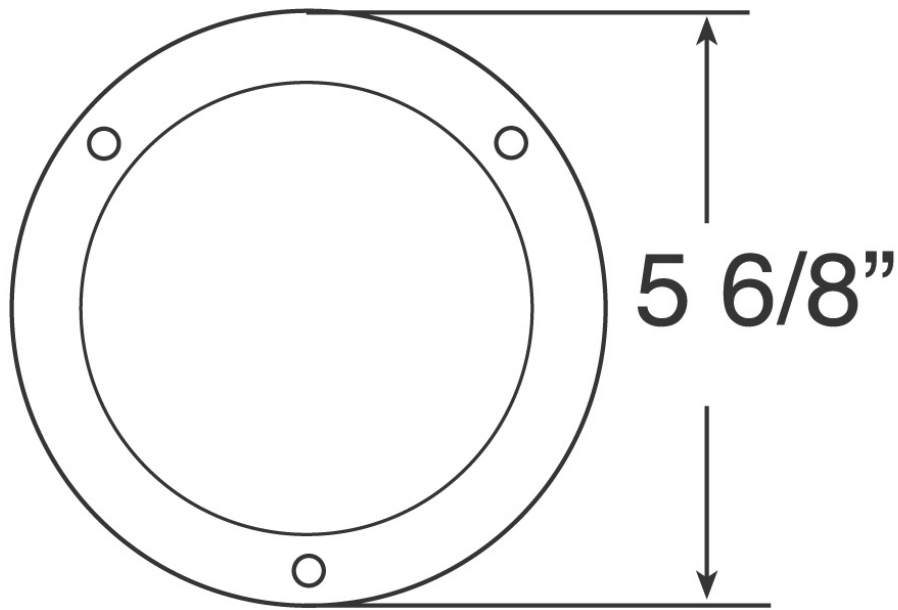

4" Round Chrome Plastic Trim Ring for Model 234

PRODUCT DIMENSIONS

REGULATORY STANDARDS COMPLIANCE

Buy America Standards

Eco Friendly