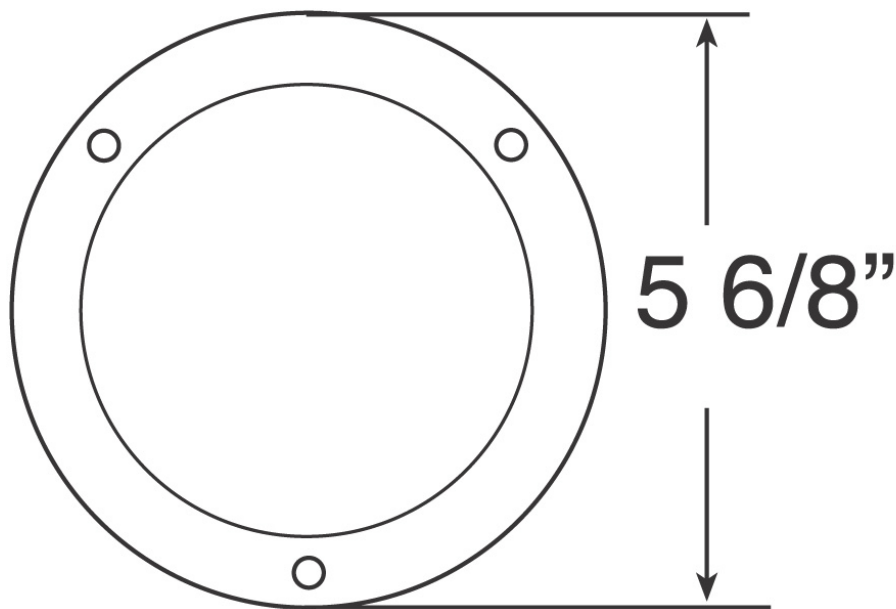

# 4" Round Chrome Plastic Trim Ring for Model 234

## PRODUCT INFORMATION

---

<b>Description</b>	4" Round Chrome Plastic Trim Ring for Model 234
<b>Height</b>	146.05 mm / 5.75 in
<b>Width</b>	146.05 mm / 5.75 in
<b>Shape</b>	Round
<b>Housing Material</b>	Plastic
<b>Housing Color</b>	Chrome
<b>Mounting Hardware Description</b>	(x3) Mounting Screws
<b>Additional Information</b>	Fits 4" round flange-mounted lights. Attaches to rubber grommet with three tapered stainless mounting screws.

## PRODUCT DIMENSIONS