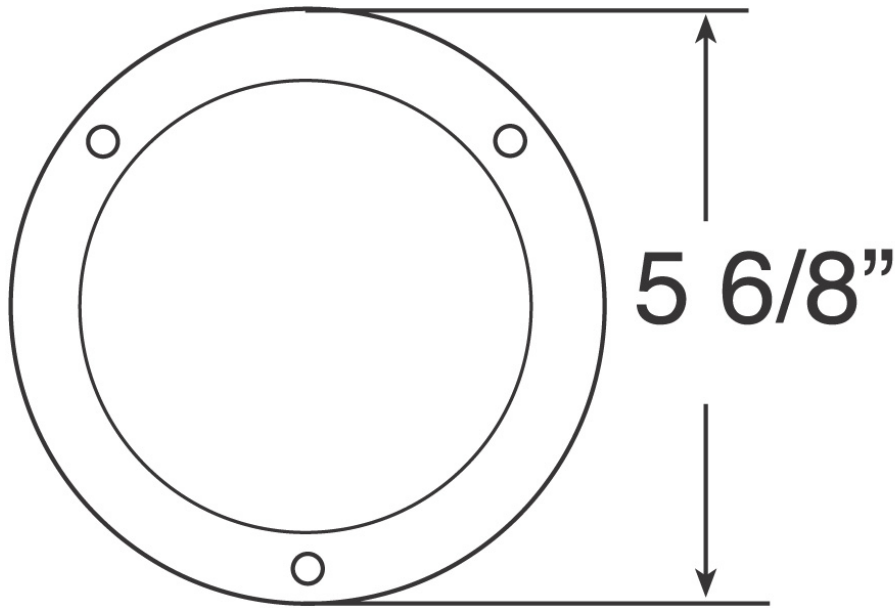

# 4" Round Chrome Plastic Trim Ring for Model 234

## PRODUCT INFORMATION

---

<b>Description</b>	4" Round Chrome Plastic Trim Ring for Model 234
<b>Height</b>	146.05 mm / 5.75 in
<b>Width</b>	146.05 mm / 5.75 in
<b>Shape</b>	Round
<b>Housing Material</b>	Plastic
<b>Housing Color</b>	Chrome
<b>Mounting Hardware Description</b>	(x3) Mounting Screws
<b>Additional Information</b>	Fits 4" round flange-mounted lights. Attaches to rubber grommet with three tapered stainless mounting screws.

## PRODUCT DIMENSIONS