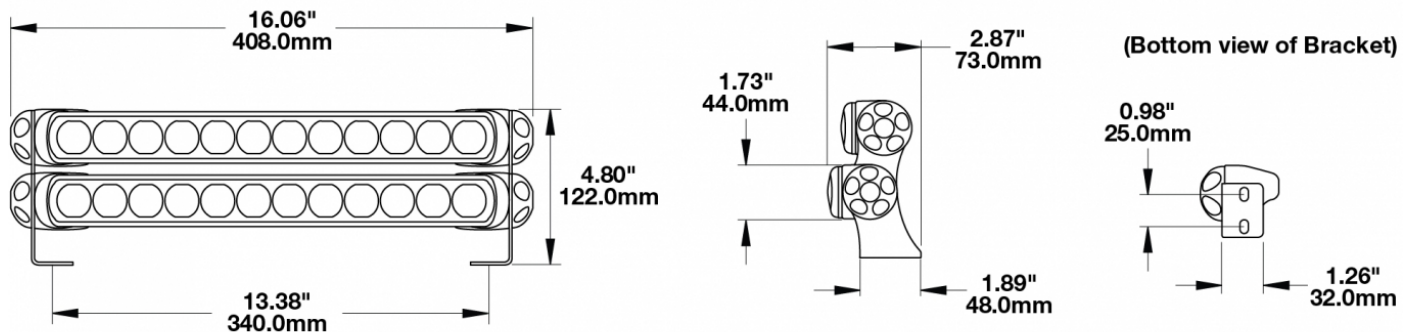

Double End Bracket Kit for Model TS1000

Light Bars

PRODUCT INFORMATION

Description	Double End Bracket Kit for Model TS1000 Light Bars
Height	122.00 mm / 4.8 in
Width	408.00 mm / 16.06 in
Depth	73.00 mm / 2.87 in
Mounting Hardware Description	(x4) M8-20mm
Product Weight	1.50 lbs / 0.68 kgs
Shipping Weight	0.80 lbs / 0.36 kgs
Additional Information	This is a double end mount bracket kit used with the Model TS1000 Light Bars for adjustable aiming.

PRODUCT DIMENSIONS

Print date: 2018-06-18

© 2018 J.W. Speaker Corporation • Germantown, WI U.S.A.
 www.jwspeaker.com • speaker@jwspeaker.com • 262.251.6660

Double End Bracket Kit for Model TS1000

Light Bars

APPLICATIONS

SUITS THESE PRODUCTS

14" Off-Road LED Light Bar

LED Light Bars - Model
TS1000