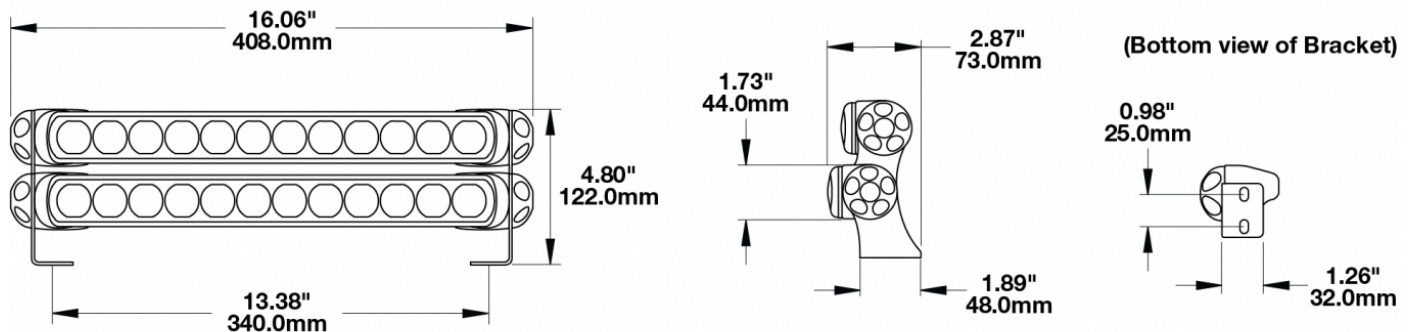

Double End Bracket Kit for Model TS1000

Light Bars

PRODUCT INFORMATION

| | |
|--------------------------------------|---|
| Description | Double End Bracket Kit for Model TS1000 Light Bars |
| Height | 122.00 mm / 4.8 in |
| Width | 408.00 mm / 16.06 in |
| Depth | 73.00 mm / 2.87 in |
| Mounting Hardware Description | (x4) M8-20mm |
| Product Weight | 1.50 lbs / 0.68 kgs |
| Shipping Weight | 0.80 lbs / 0.36 kgs |
| Additional Information | This is a double end mount bracket kit used with the Model TS1000 Light Bars for adjustable aiming. |

PRODUCT DIMENSIONS

Print date: 2018-02-18

© 2018 J.W. Speaker Corporation • Germantown, WI U.S.A.
 www.jwspeaker.com • speaker@jwspeaker.com • 262.251.6660

Double End Bracket Kit for Model TS1000

Light Bars

APPLICATIONS

SUITS THESE PRODUCTS

14" Off-Road LED Light Bar

LED Light Bars - Model
TS1000