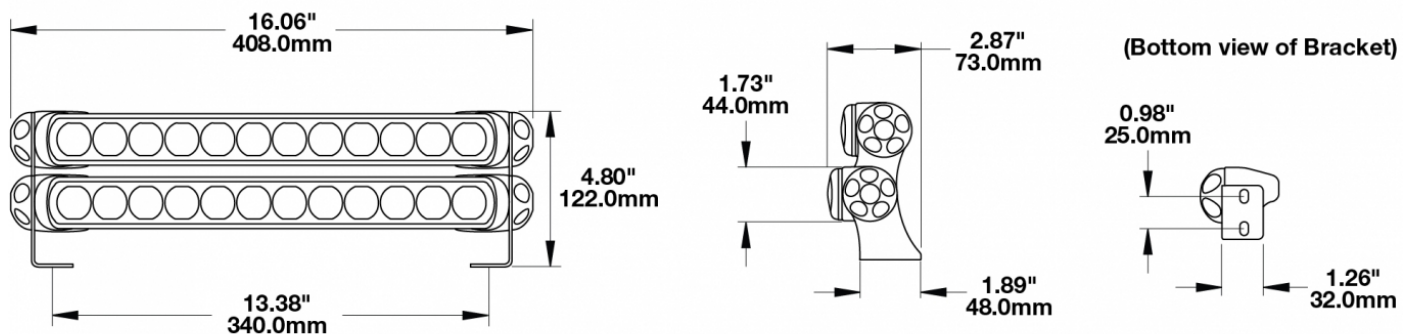

Double End Bracket Kit for Model TS1000

Light Bars

PRODUCT INFORMATION

Description	Double End Bracket Kit for Model TS1000 Light Bars
Height	122.00 mm / 4.8 in
Width	408.00 mm / 16.06 in
Depth	73.00 mm / 2.87 in
Mounting Hardware Description	(x4) M8-20mm
Product Weight	1.50 lbs / 0.68 kgs
Shipping Weight	2.00 lbs / 0.91 kgs
Additional Information	This is a double end mount bracket kit used with the Model TS1000 Light Bars for adjustable aiming.

PRODUCT DIMENSIONS

Print date: 2017-05-27

© 2017 J.W. Speaker Corporation • Germantown, WI U.S.A.
 www.jwspeaker.com • speaker@jwspeaker.com • 262.251.6660

Double End Bracket Kit for Model TS1000

Light Bars

APPLICATIONS

SUITS THESE PRODUCTS

14" Off-Road LED Light Bar

LED Light Bars - Model
TS1000