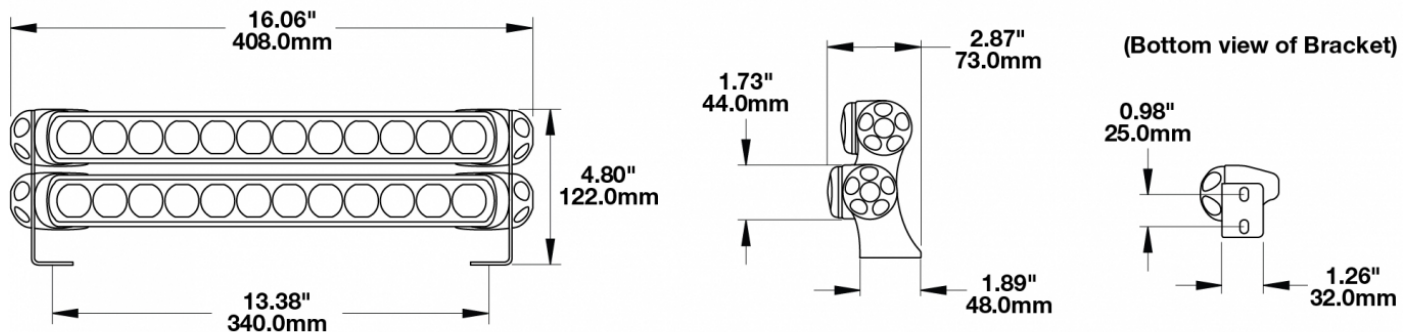

PRODUCT DIMENSIONS

Print date: 2017-10-24

© 2017 J.W. Speaker Corporation • Germantown, WI U.S.A.
www.jwspeaker.com • speaker@jwspeaker.com • 262.251.6660