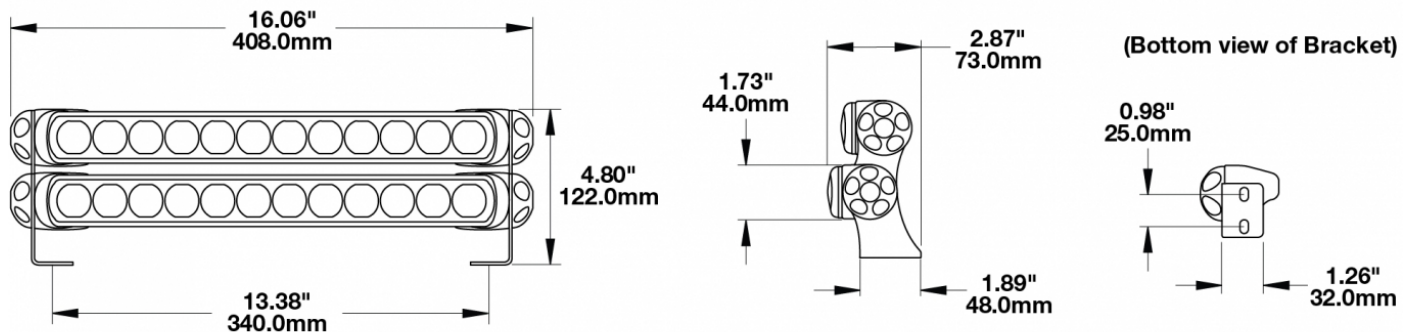

Double End Bracket Kit for Model TS1000

Light Bars

PRODUCT INFORMATION

Description	Double End Bracket Kit for Model TS1000 Light Bars
Height	122.00 mm / 4.8 in
Width	408.00 mm / 16.06 in
Depth	73.00 mm / 2.87 in
Mounting Hardware Description	(x4) M8-20mm
Product Weight	1.50 lbs / 0.68 kgs
Shipping Weight	0.80 lbs / 0.36 kgs
Additional Information	This is a double end mount bracket kit used with the Model TS1000 Light Bars for adjustable aiming.

PRODUCT DIMENSIONS

Print date: 2018-04-19

© 2018 J.W. Speaker Corporation • Germantown, WI U.S.A.
 www.jwspeaker.com • speaker@jwspeaker.com • 262.251.6660

Double End Bracket Kit for Model TS1000

Light Bars

APPLICATIONS

SUITS THESE PRODUCTS

14" Off-Road LED Light Bar

LED Light Bars - Model
TS1000