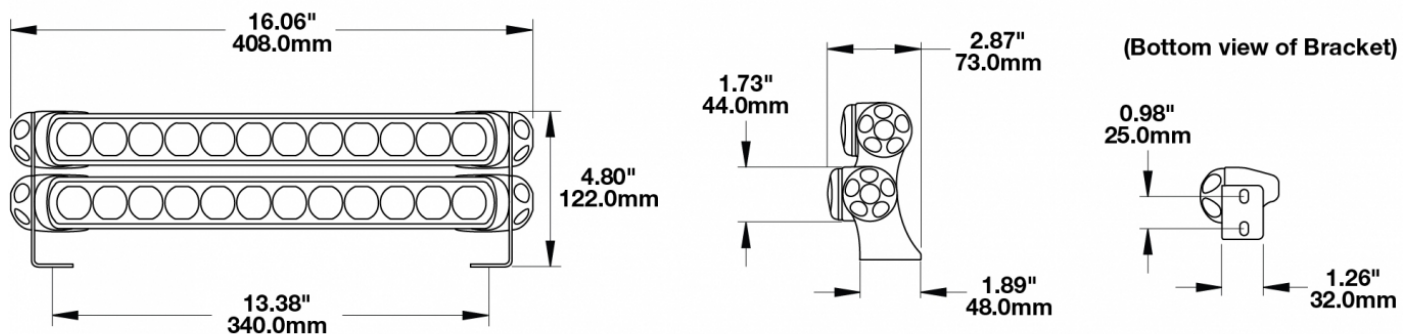

PRODUCT DIMENSIONS

Print date: 2017-11-25

© 2017 J.W. Speaker Corporation • Germantown, WI U.S.A.
www.jwspeaker.com • speaker@jwspeaker.com • 262.251.6660