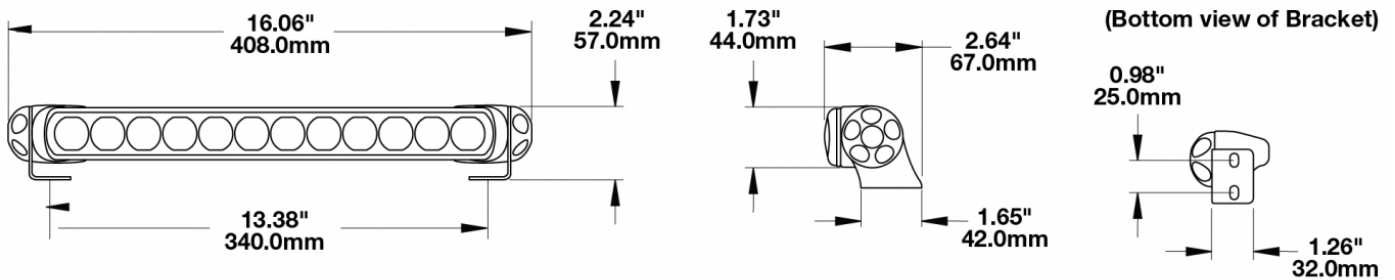

Single End Bracket Kit for Model TS1000 Light Bars

PRODUCT INFORMATION

Description	Single End Bracket Kit for Model TS1000 Light Bars
Height	57.00 mm / 2.24 in
Width	408.00 mm / 16.06 in
Depth	67.00 mm / 2.64 in
Mounting Hardware Description	(x4) M8-20mm
Product Weight	1.50 lbs / 0.68 kgs
Shipping Weight	0.60 lbs / 0.27 kgs
Additional Information	This is a single end mount bracket kit used with the Model TS1000 Light Bars for adjustable aiming.

PRODUCT DIMENSIONS

Print date: 2017-10-21

© 2017 J.W. Speaker Corporation • Germantown, WI U.S.A.
 www.jwspeaker.com • speaker@jwspeaker.com • 262.251.6660

Single End Bracket Kit for Model TS1000 Light Bars

APPLICATIONS

SUITS THESE PRODUCTS

14" Off-Road LED Light Bar

LED Light Bars - Model
TS1000