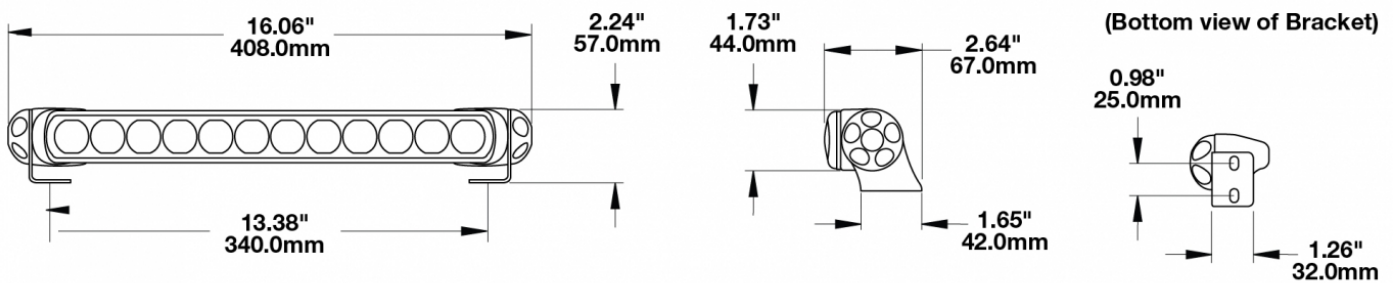

Single End Bracket Kit for Model TS1000 Light Bars

PRODUCT INFORMATION

Description	Single End Bracket Kit for Model TS1000 Light Bars
Height	57.00 mm / 2.24 in
Width	408.00 mm / 16.06 in
Depth	67.00 mm / 2.64 in
Mounting Hardware Description	(x4) M8-20mm
Product Weight	1.50 lbs / 0.68 kgs
Shipping Weight	0.60 lbs / 0.27 kgs
Additional Information	This is a single end mount bracket kit used with the Model TS1000 Light Bars for adjustable aiming.

PRODUCT DIMENSIONS

Print date: 2018-04-19

© 2018 J.W. Speaker Corporation • Germantown, WI U.S.A.
 www.jwspeaker.com • speaker@jwspeaker.com • 262.251.6660

Single End Bracket Kit for Model TS1000 Light Bars