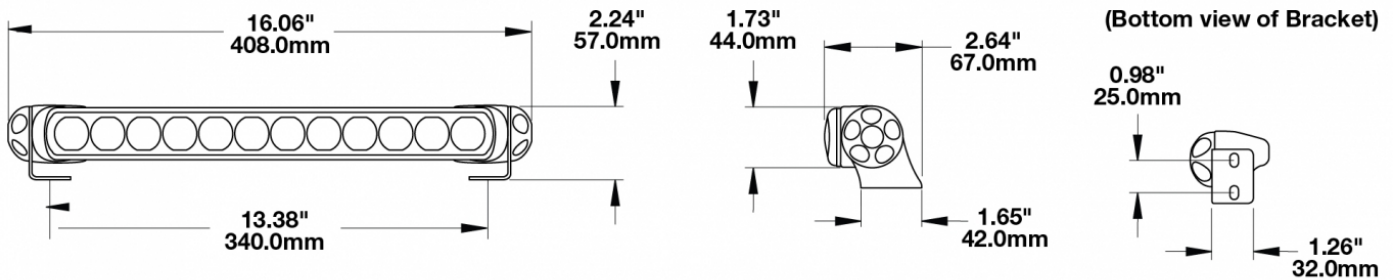

Single End Bracket Kit for Model TS1000 Light Bars

PRODUCT INFORMATION

Description	Single End Bracket Kit for Model TS1000 Light Bars
Height	57.00 mm / 2.24 in
Width	408.00 mm / 16.06 in
Depth	67.00 mm / 2.64 in
Mounting Hardware Description	(x4) M8-20mm
Product Weight	1.50 lbs / 0.68 kgs
Additional Information	This is a single end mount bracket kit used with the Model TS1000 Light Bars for adjustable aiming.

PRODUCT DIMENSIONS

Print date: 2017-06-25

© 2017 J.W. Speaker Corporation • Germantown, WI U.S.A.
 www.jwspeaker.com • speaker@jwspeaker.com • 262.251.6660

Single End Bracket Kit for Model TS1000 Light Bars