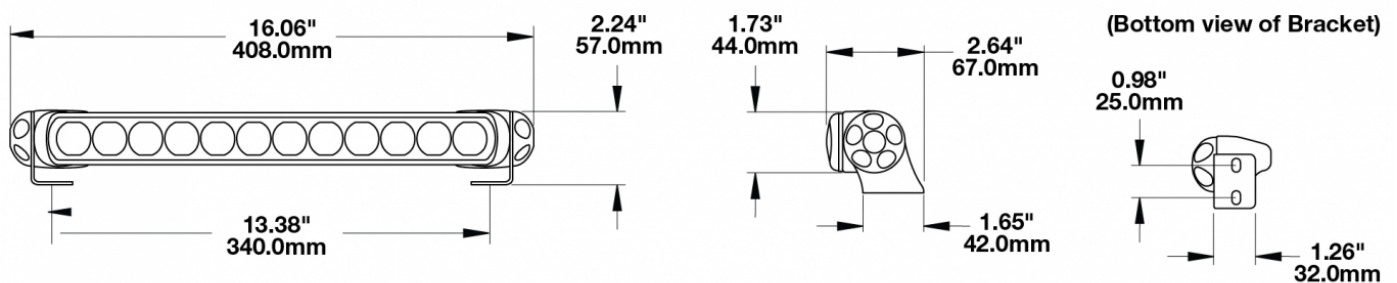

PRODUCT DIMENSIONS

Print date: 2017-06-26

© 2017 J.W. Speaker Corporation • Germantown, WI U.S.A.
www.jwspeaker.com • speaker@jwspeaker.com • 262.251.6660

J.W. SPEAKER
Engineered. Lighting. Solutions.