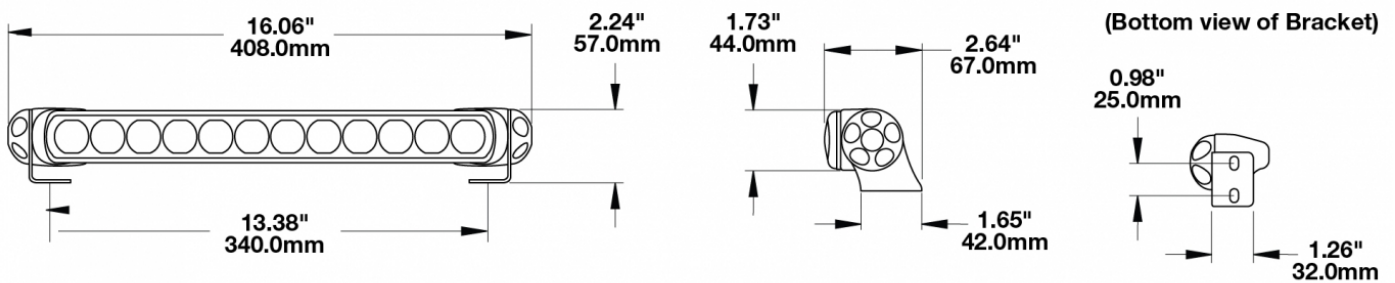

Single End Bracket Kit for Model TS1000 Light Bars

PRODUCT INFORMATION

Description	Single End Bracket Kit for Model TS1000 Light Bars
Height	57.00 mm / 2.24 in
Width	408.00 mm / 16.06 in
Depth	67.00 mm / 2.64 in
Mounting Hardware Description	(x4) M8-20mm
Product Weight	1.50 lbs / 0.68 kgs
Shipping Weight	0.60 lbs / 0.27 kgs
Additional Information	This is a single end mount bracket kit used with the Model TS1000 Light Bars for adjustable aiming.

PRODUCT DIMENSIONS

Print date: 2018-06-18

© 2018 J.W. Speaker Corporation • Germantown, WI U.S.A.
 www.jwspeaker.com • speaker@jwspeaker.com • 262.251.6660

Single End Bracket Kit for Model TS1000 Light Bars

APPLICATIONS

SUITS THESE PRODUCTS

14" Off-Road LED Light Bar

LED Light Bars - Model
TS1000