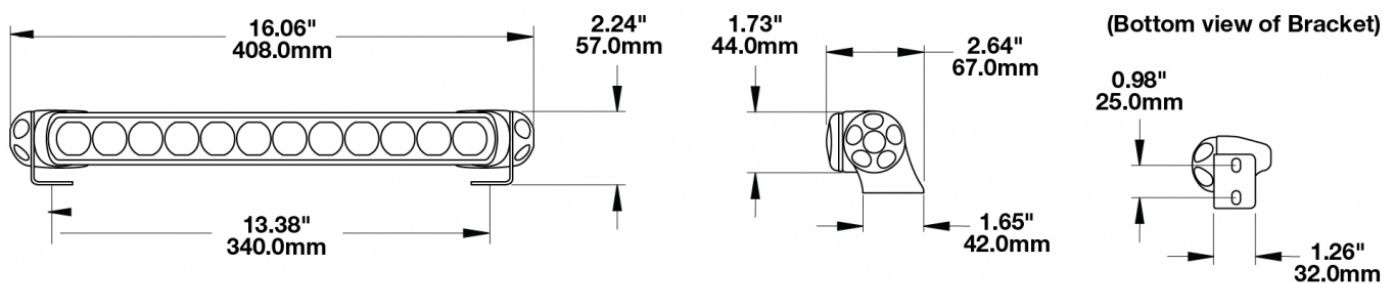

Single End Bracket Kit for Model TS1000 Light Bars

PRODUCT INFORMATION

Description	Single End Bracket Kit for Model TS1000 Light Bars
Height	57.00 mm / 2.24 in
Width	408.00 mm / 16.06 in
Depth	67.00 mm / 2.64 in
Mounting Hardware Description	(x4) M8-20mm
Product Weight	1.50 lbs / 0.68 kgs
Shipping Weight	0.60 lbs / 0.27 kgs
Additional Information	This is a single end mount bracket kit used with the Model TS1000 Light Bars for adjustable aiming.

PRODUCT DIMENSIONS

Print date: 2017-08-19

© 2017 J.W. Speaker Corporation • Germantown, WI U.S.A.
www.jwspeaker.com • speaker@jwspeaker.com • 262.251.6660

J.W. SPEAKER
 Engineered. Lighting. Solutions.

Single End Bracket Kit for Model TS1000 Light Bars

APPLICATIONS

SUITS THESE PRODUCTS

14" Off-Road LED Light Bar

LED Light Bars - Model
TS1000