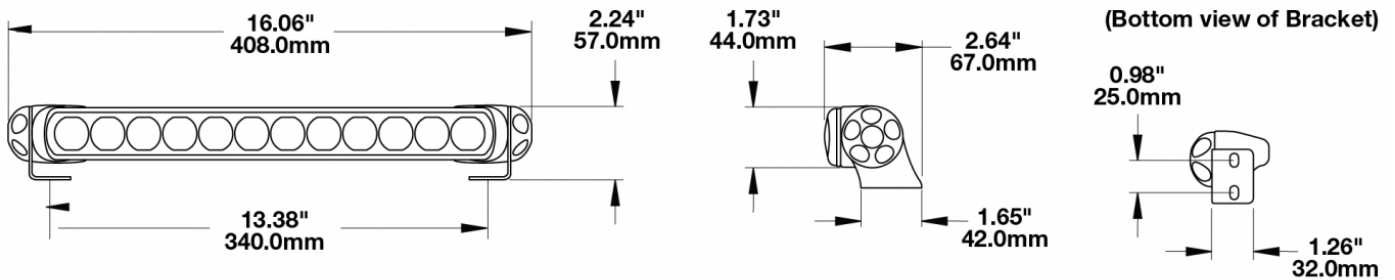

# Single End Bracket Kit for Model TS1000 Light Bars

## PRODUCT INFORMATION

<b>Description</b>	Single End Bracket Kit for Model TS1000 Light Bars
<b>Height</b>	57.00 mm / 2.24 in
<b>Width</b>	408.00 mm / 16.06 in
<b>Depth</b>	67.00 mm / 2.64 in
<b>Mounting Hardware Description</b>	(x4) M8-20mm
<b>Product Weight</b>	1.50 lbs / 0.68 kgs
<b>Shipping Weight</b>	0.60 lbs / 0.27 kgs
<b>Additional Information</b>	This is a single end mount bracket kit used with the Model TS1000 Light Bars for adjustable aiming.