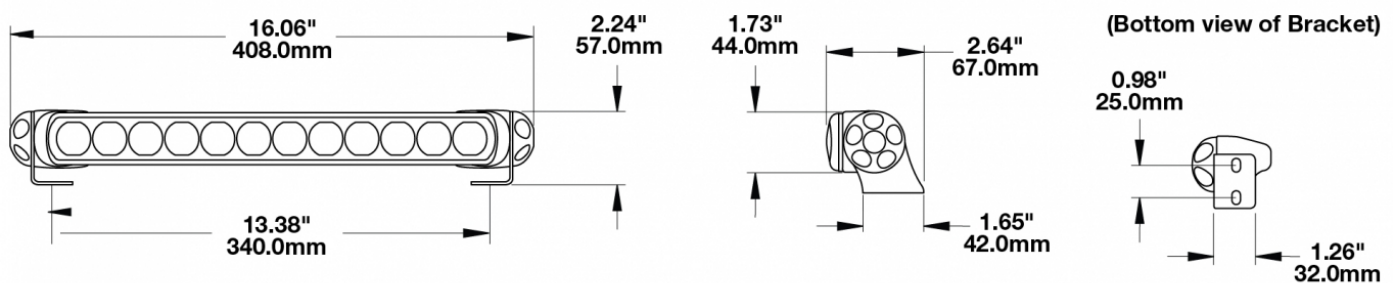

Single End Bracket Kit for Model TS1000 Light Bars

PRODUCT INFORMATION

Description	Single End Bracket Kit for Model TS1000 Light Bars
Height	57.00 mm / 2.24 in
Width	408.00 mm / 16.06 in
Depth	67.00 mm / 2.64 in
Mounting Hardware Description	(x4) M8-20mm
Product Weight	1.50 lbs / 0.68 kgs
Shipping Weight	0.60 lbs / 0.27 kgs
Additional Information	This is a single end mount bracket kit used with the Model TS1000 Light Bars for adjustable aiming.

PRODUCT DIMENSIONS

Print date: 2018-02-18

© 2018 J.W. Speaker Corporation • Germantown, WI U.S.A.
 www.jwspeaker.com • speaker@jwspeaker.com • 262.251.6660

Single End Bracket Kit for Model TS1000 Light Bars

APPLICATIONS

Off-Road 4x4

Power Sports

SUITS THESE PRODUCTS

14" Off-Road LED Light Bar

LED Light Bars - Model
TS1000

Print date: 2018-02-18

© 2018 J.W. Speaker Corporation • Germantown, WI U.S.A.
www.jwspeaker.com • speaker@jwspeaker.com • 262.251.6660