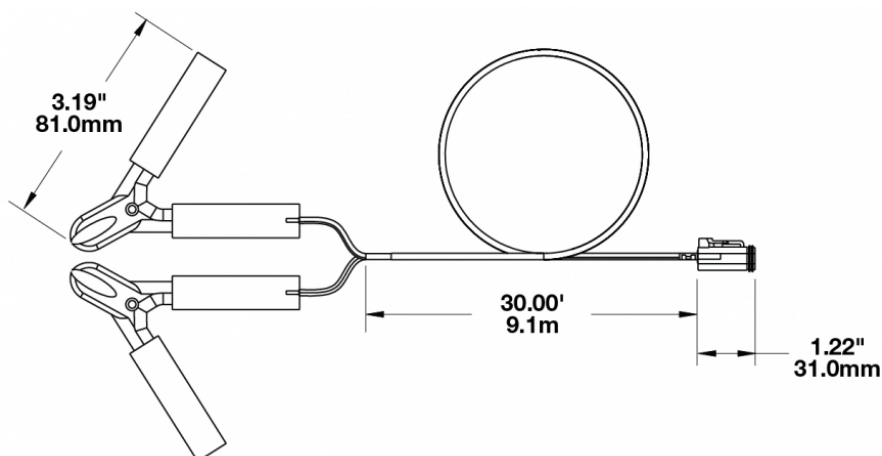

PRODUCT DIMENSIONS

Print date: 2018-11-17

© 2018 J.W. Speaker Corporation • Germantown, WI U.S.A.
www.jwspeaker.com • speaker@jwspeaker.com • 262.251.6660

J.W. SPEAKER
Engineered. Lighting. Solutions.